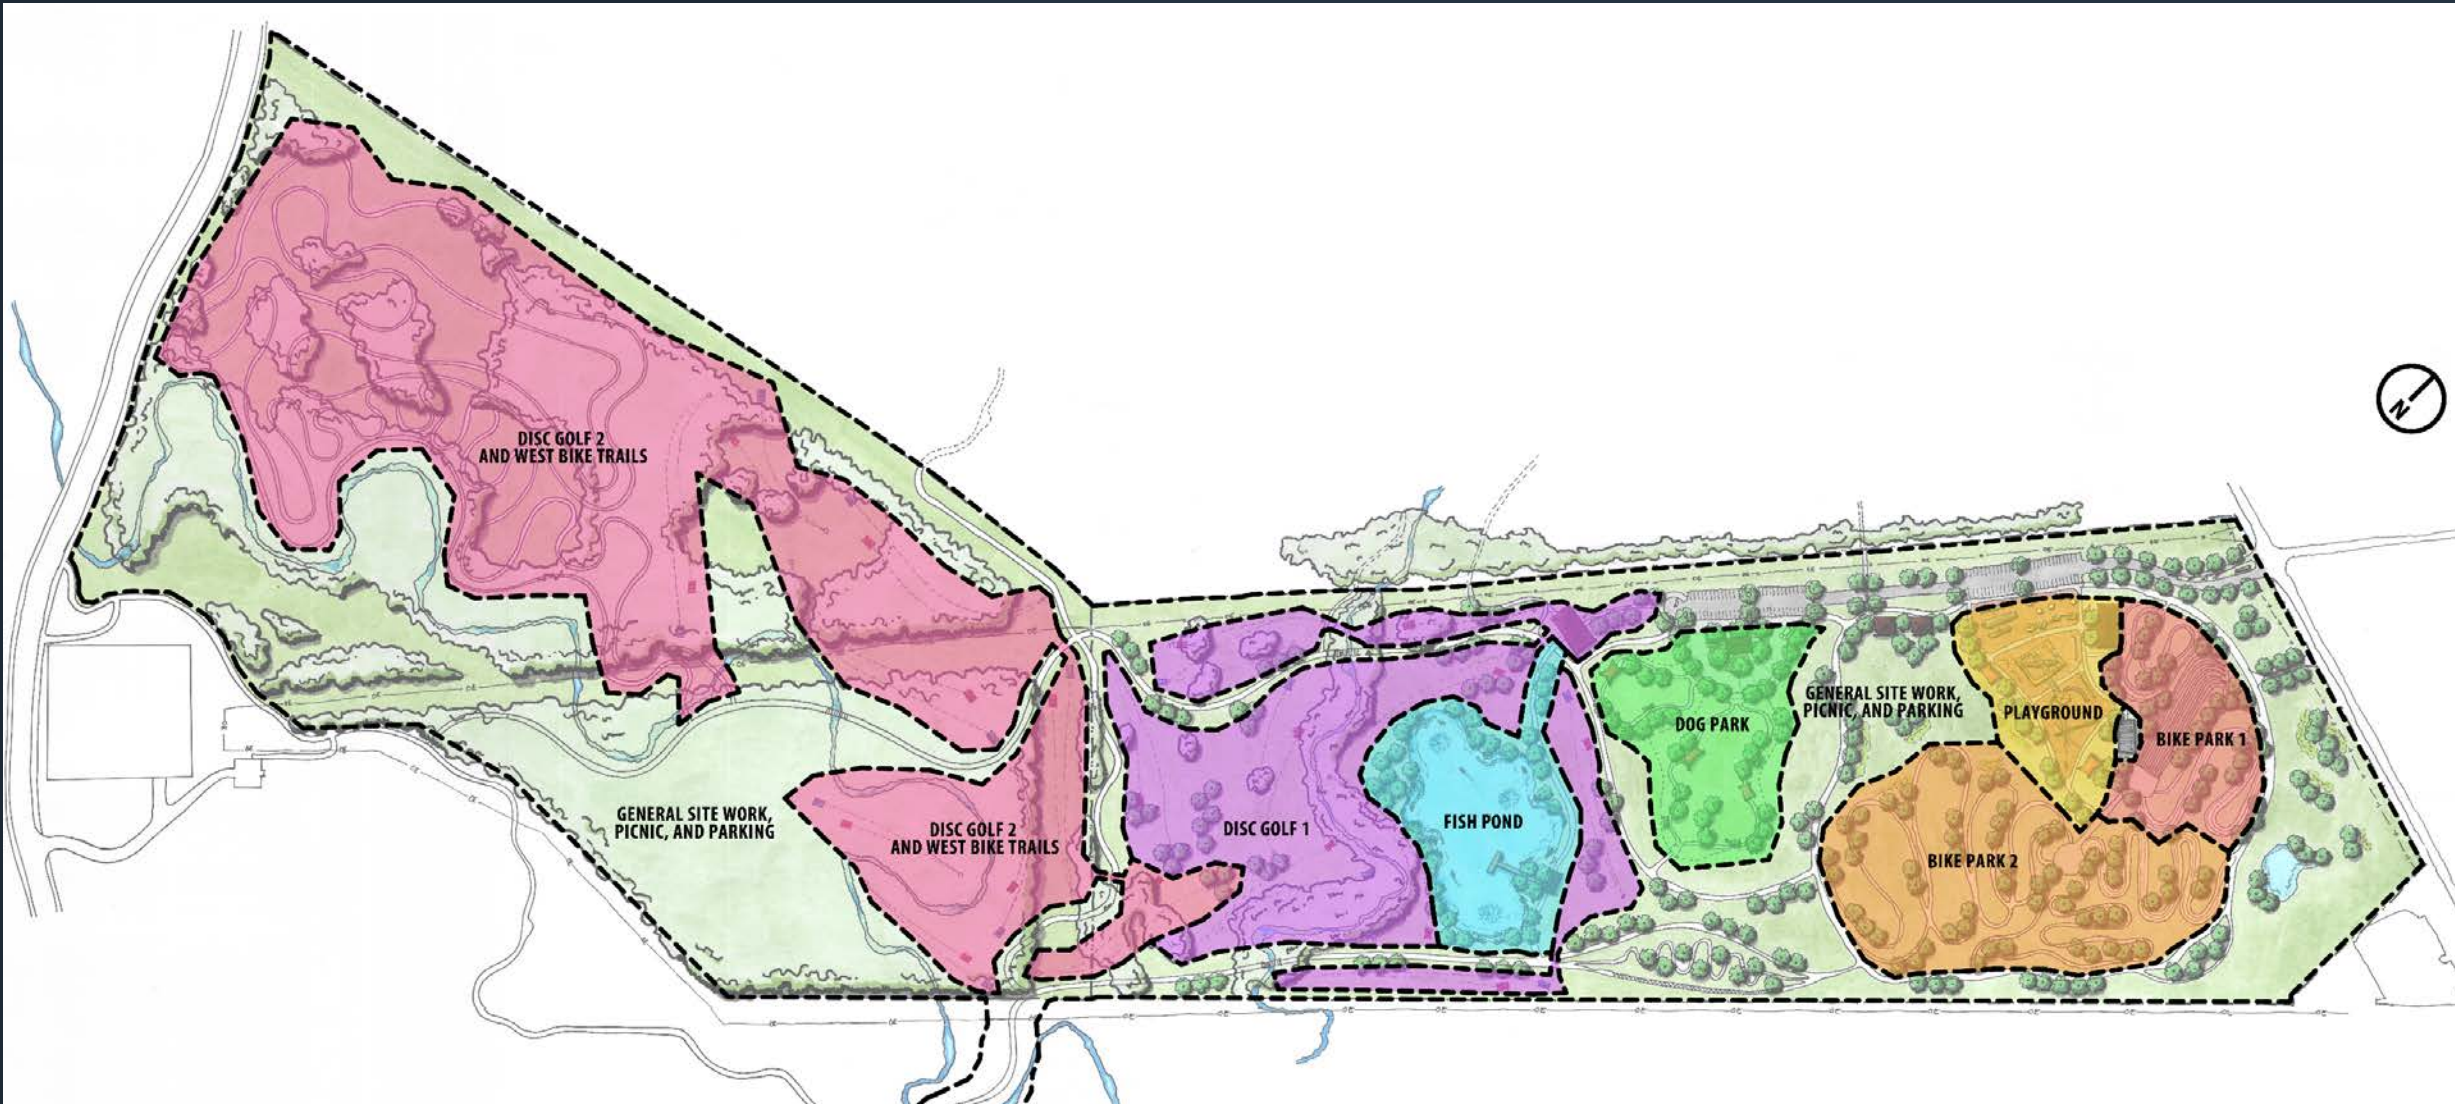

Perspective View #2 looking from the pavilion to the playground

Examples of a level all-wheels track to master beginning skills; a nature-themed playground that uses wood and precast concrete shapes, some of which are incorporated into berms covered in artificial turf for easy maintenance.

Examples of skill tracks with increasing levels of difficulty. As riders become more confident on the curves and jumps they can move up to the next level.

Texas Independence Park

Texas Independence Park

Texas Independence Park

Destination Play Experience

Bike Trails

Fishing Pond

Multi-Use Walking Paths

Texas Independence Park

Park Amenity Area	Estimated Cost
General Site Work, Picnic + Parking	\$4,000,000
Bike Park I	\$1,000,000
Bike Park II	\$1,200,000
Destination Play Experience	\$4,100,000
Dog Park	\$1,100,000
Fishing Pond	\$1,600,000
Disc Golf I	\$500,000
Disc Golf II + West Bike Trails	\$300,000
General Requirements	\$2,900,000
Total Estimated Cost	\$16,710,000
Total with Contingency + Escalation	\$20,874,132