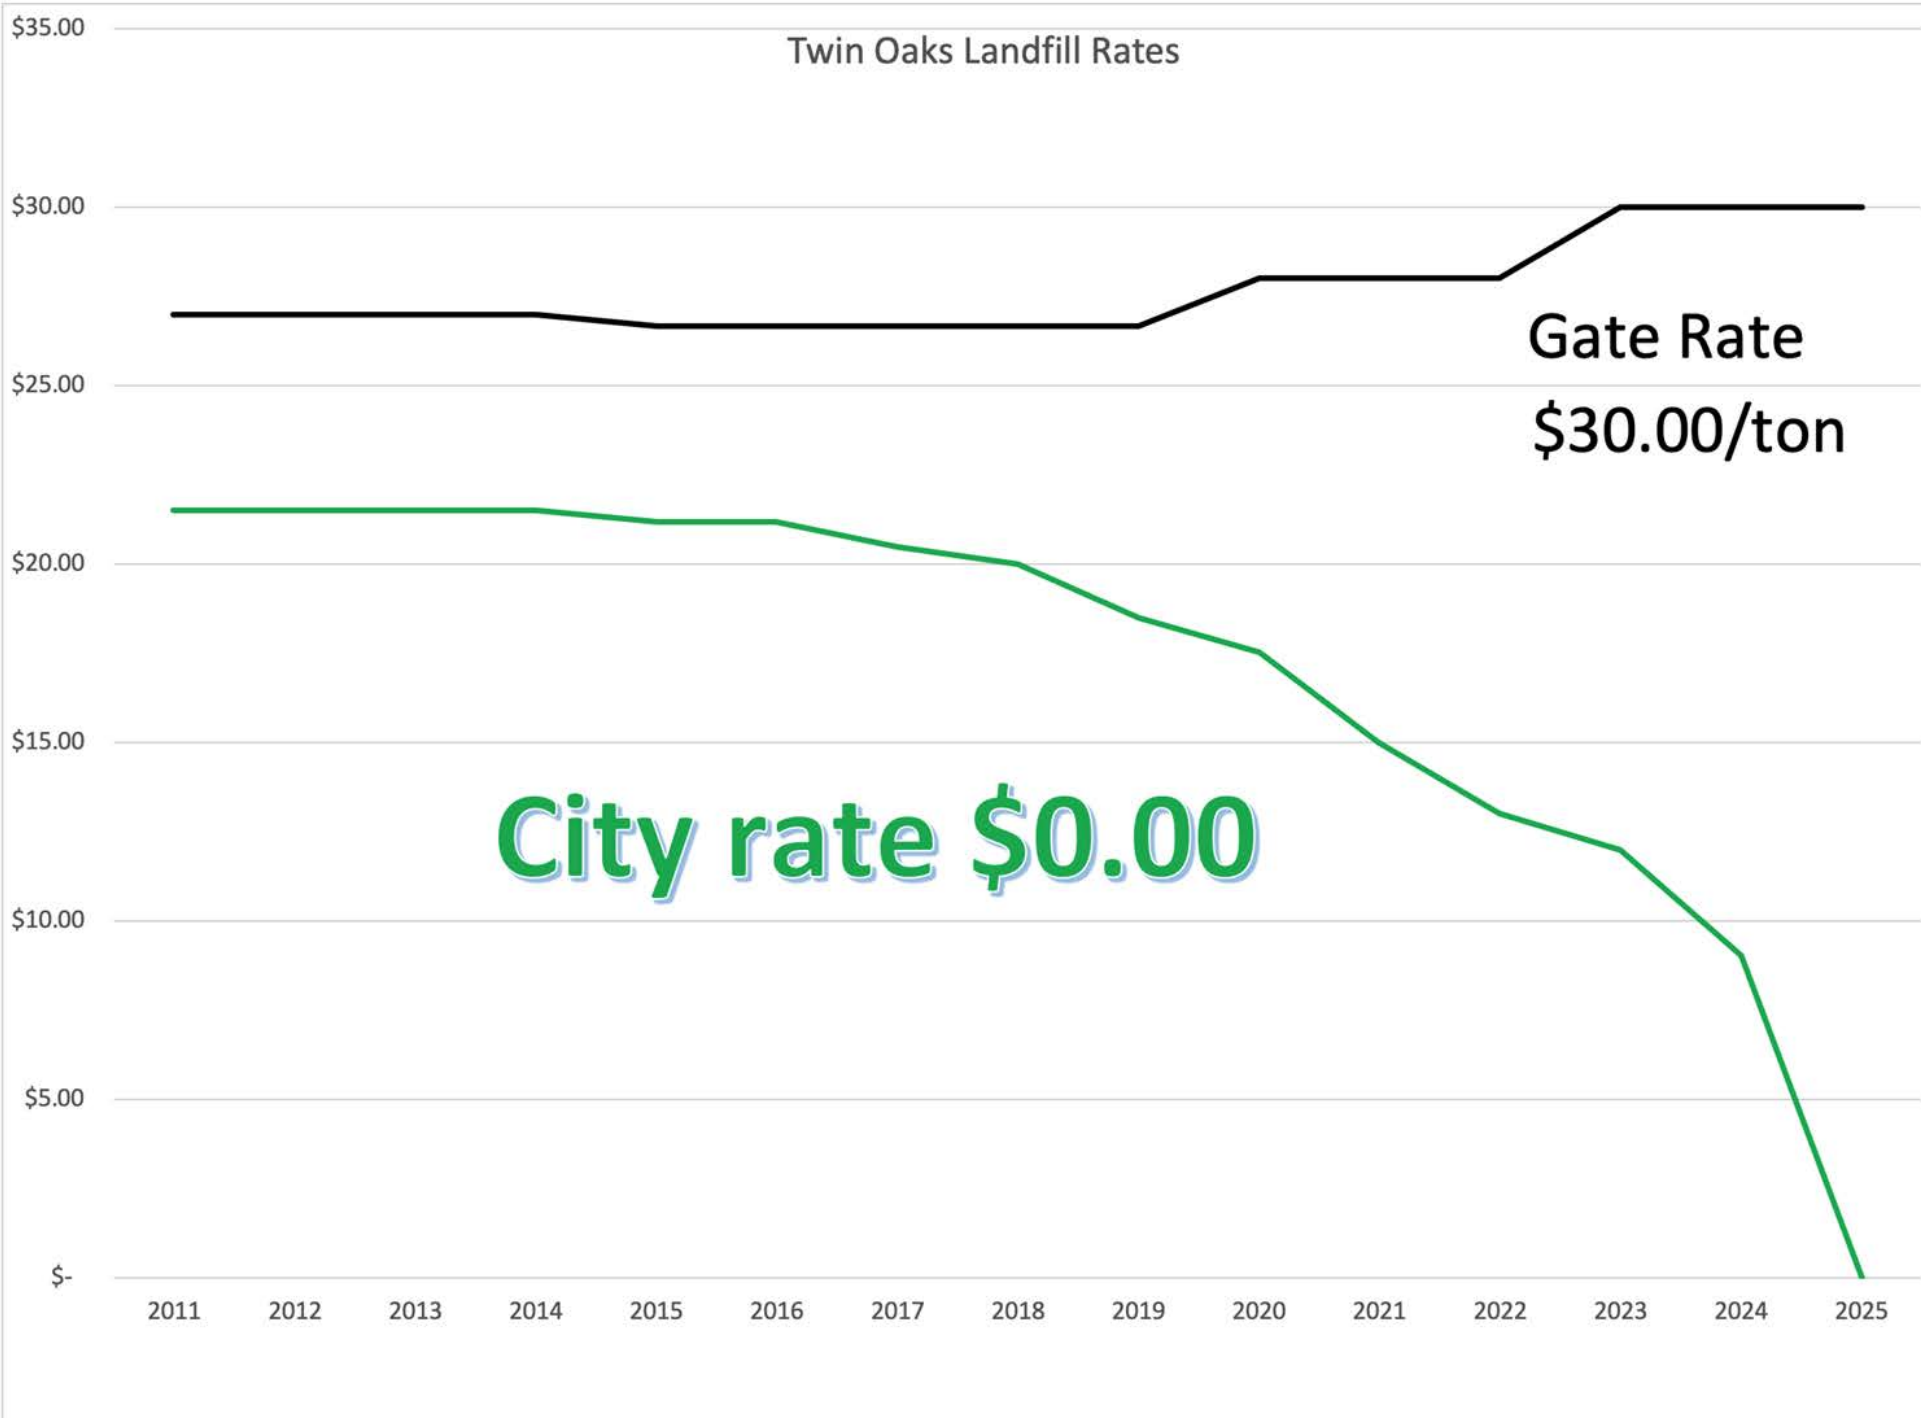

Twin Oaks Landfill Rates

Gate Rate
$30.00/ton

City rate $0.00