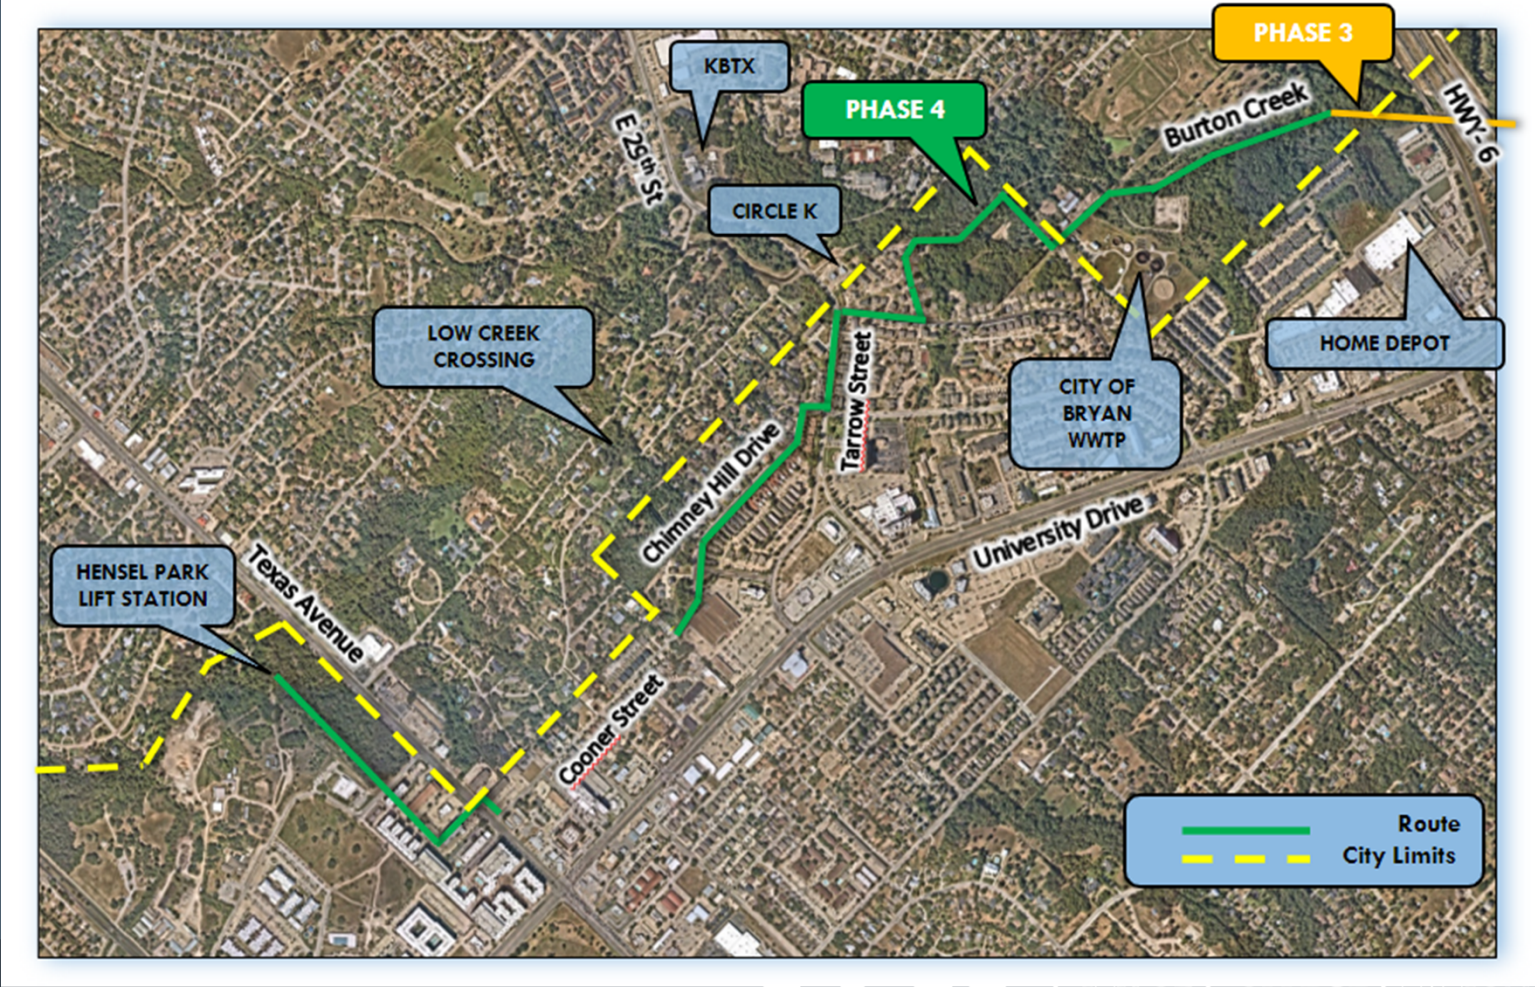

Northeast Trunkline Phase IV Design Change Order

CITY OF COLLEGE STATION
Home of Texas A&M University®

CITY OF COLLEGE STATION
Home of Texas A&M University®