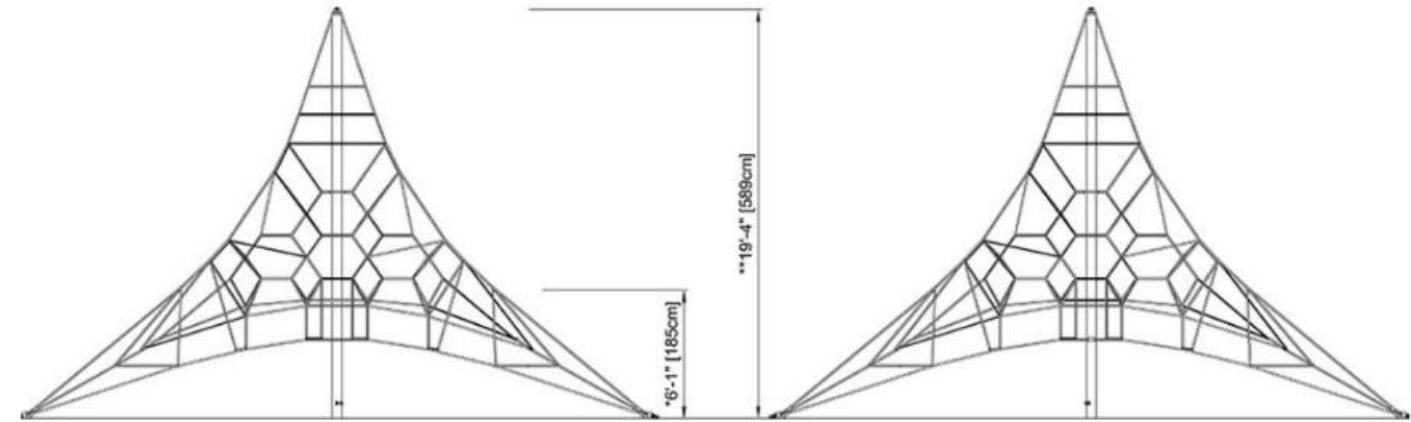

SIGNATURE play

Net Structure Options

Small Spacenet

Total to add to project: ~\$168,000
(includes add'l infrastructure, seating, play surfacing, etc.)

Explorer Dome

Total to add to project: ~\$246,000
(includes add'l infrastructure, seating, play surfacing, etc.)