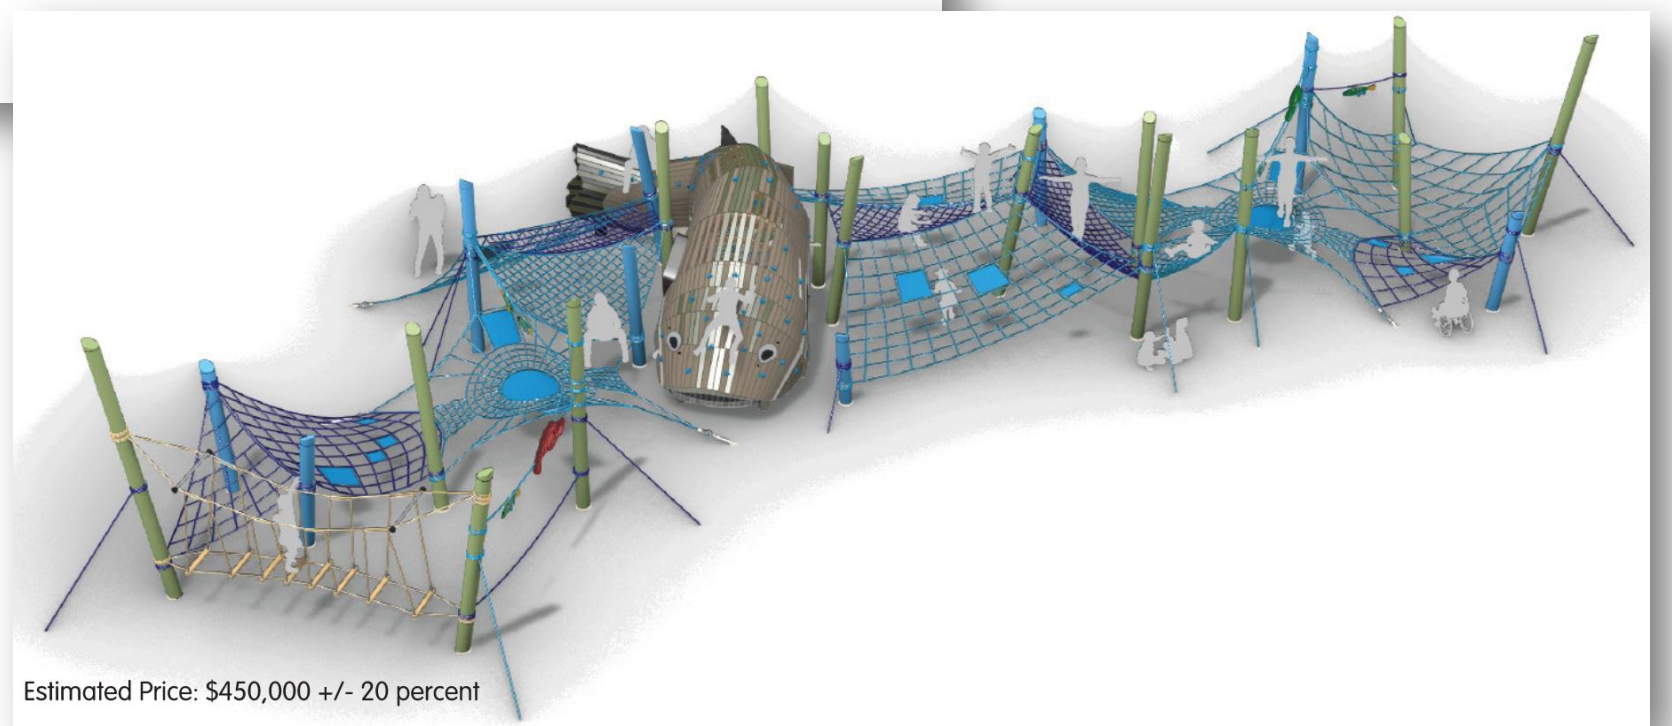

Restroom Building Rendering

the process

SIGNATURE play

creating signature and iconic play features that are unique and memorable

- working closely with a playground manufacturer to realize a design starting with a sketch and a series of discussions
- sketches are further refined and engineered to create a drawing set that can be constructed from
- playground manufacturer works with design team to price the play elements to work within the project scope and budget
- contractor works with playground manufacturer to install and construct the play elements

SIGNATURE play

Net Structure Options

Small Spacenet

Total to add to project: ~\$168,000
(includes add'l infrastructure, seating, play surfacing, etc.)

Explorer Dome

Total to add to project: ~\$246,000
(includes add'l infrastructure, seating, play surfacing, etc.)

Nimbus Cloud

Total to add to project: ~\$432,000
(includes add'l infrastructure, seating, play surfacing, etc.)

Large Octa Net with Sky Cabin

Total to add to project: ~\$504,000
(includes add'l infrastructure, seating, play surfacing, etc.)