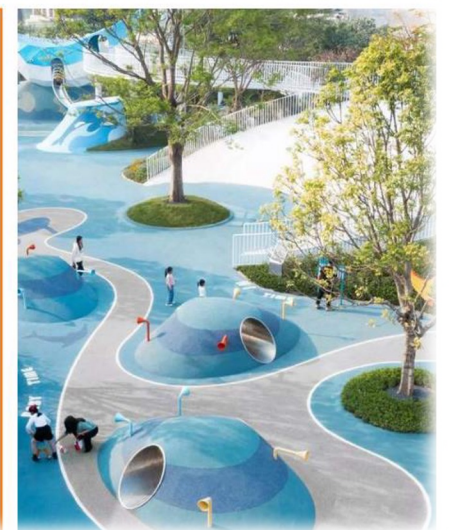

*Providing the Absolute Best
Construction Experience*

SCHEMATIC DESIGN UPDATE

CITY OF BRYAN SIGNATURE PARK

Project Goals

**INSPIRED
BY
NATURE**

**REGIONAL
DESTINATION**

**PLAY
FOCUSED**

Overall Site Plan

01

02

midtown park blvd.

01 core play - post oak savannah adventure

02 restroom facility
(reference architecture)

Play Area Site Plan

Play Area Rendering

Play Area Rendering