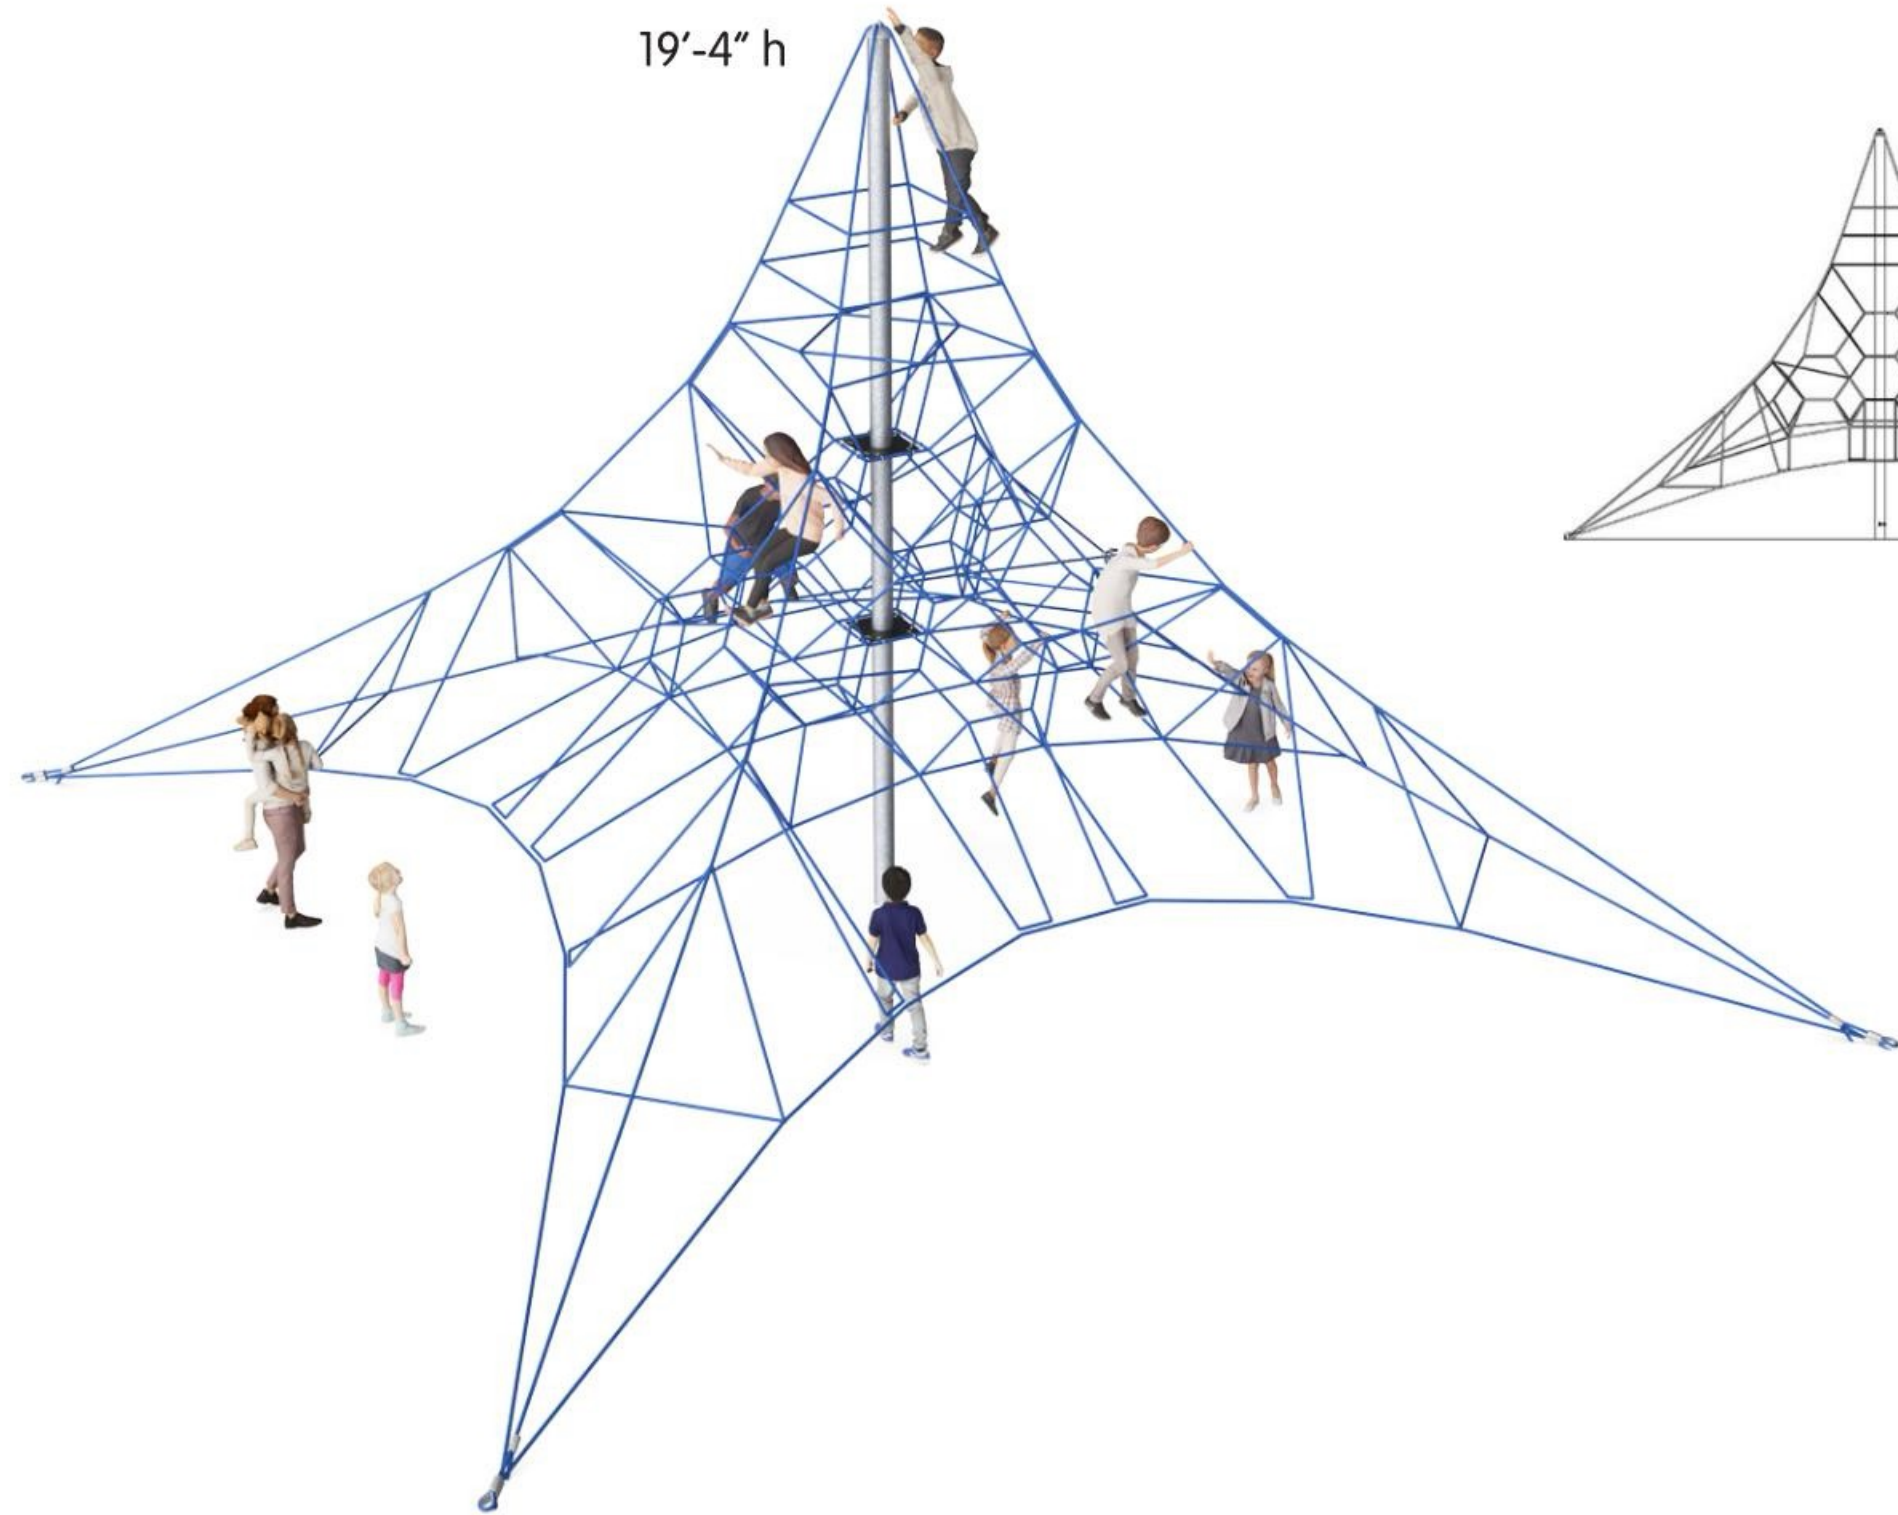

SIGNATURE play

Net Structure Options

Small Spacenet

Total to add to project: ~\$168,000
(includes add'l infrastructure, seating, play surfacing, etc.)

Explorer Dome

Total to add to project: ~\$246,000
(includes add'l infrastructure, seating, play surfacing, etc.)