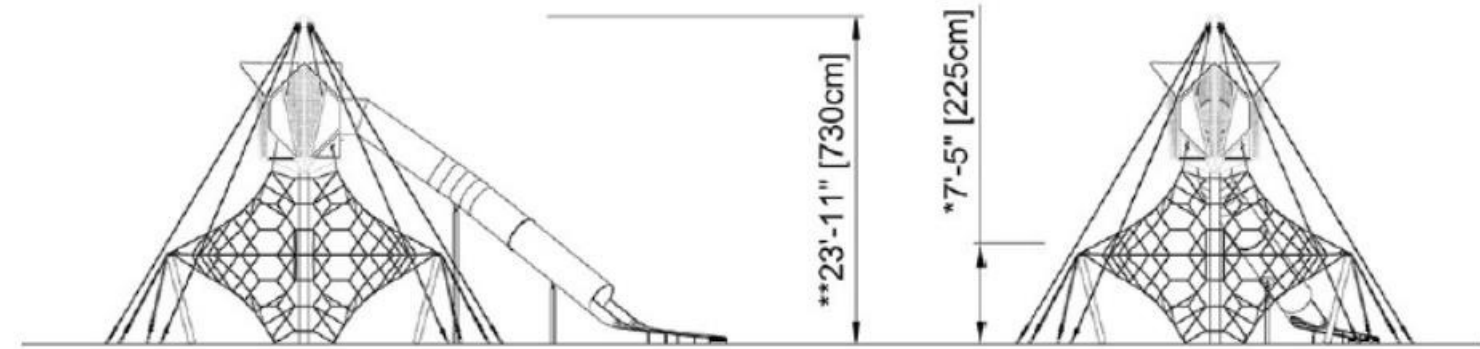

Large Octa Net with Sky Cabin

Total to add to project: ~$504,000
(includes add'l infrastructure, seating, play surfacing, etc.)