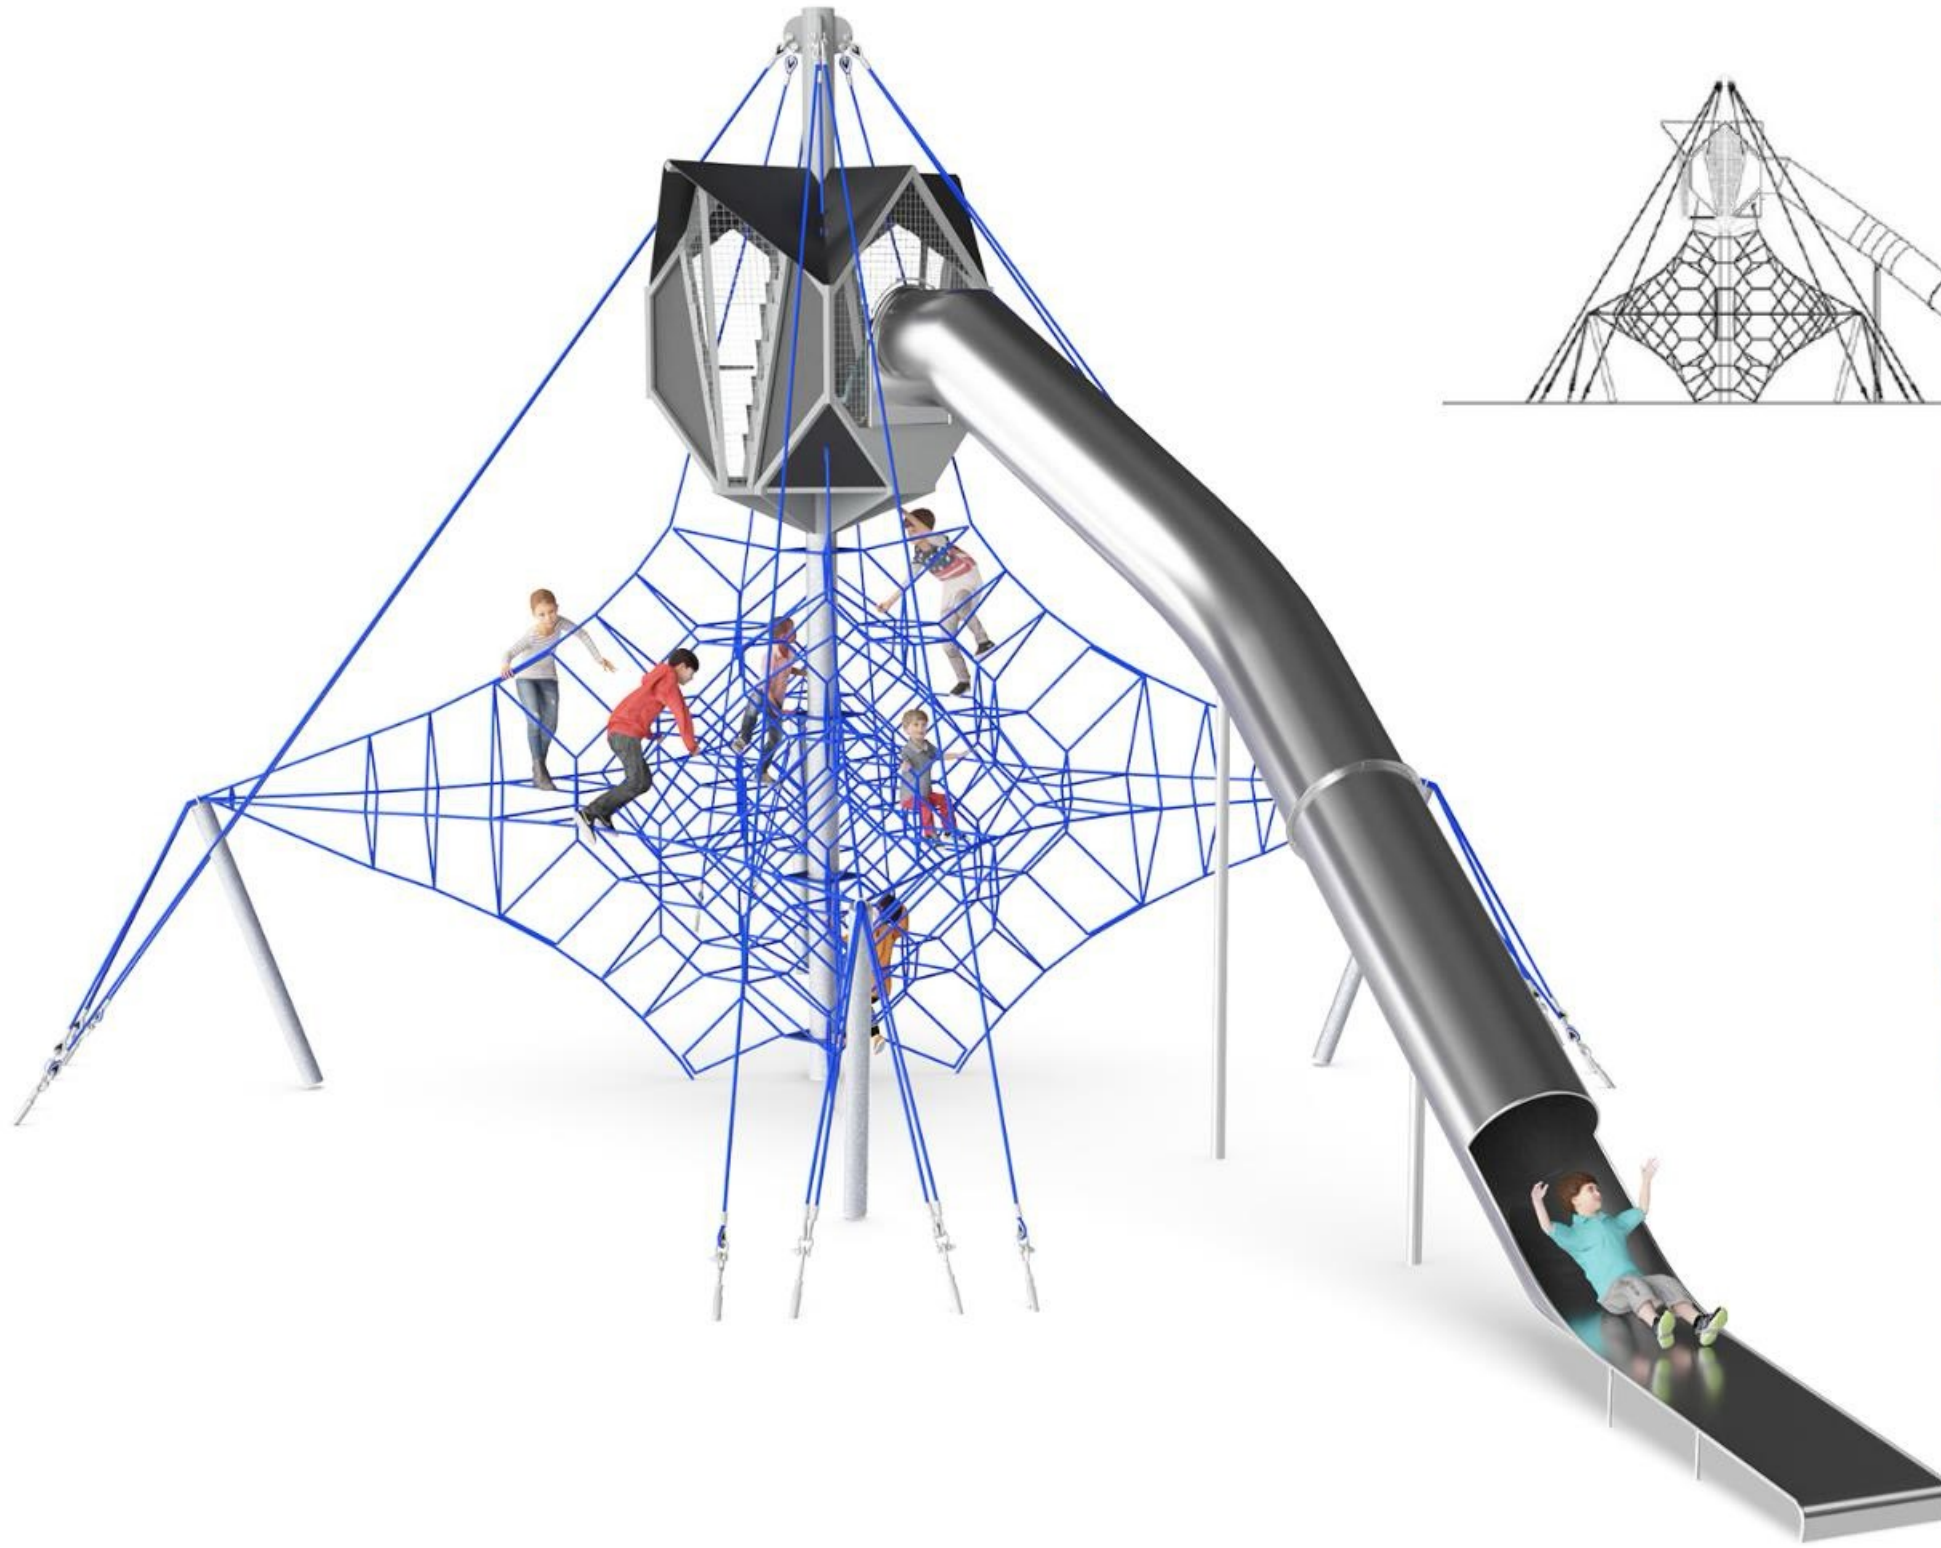

Restroom Building Rendering

the process

SIGNATURE play

creating signature and iconic play features that are unique and memorable

- working closely with a playground manufacturer to realize a design starting with a sketch and a series of discussions
- sketches are further refined and engineered to create a drawing set that can be constructed from
- playground manufacturer works with design team to price the play elements to work within the project scope and budget
- contractor works with playground manufacturer to install and construct the play elements

SIGNATURE play

Net Structure Options

Small Spacenet

Total to add to project: ~\$168,000
(includes add'l infrastructure, seating, play surfacing, etc.)

Explorer Dome

Total to add to project: ~\$246,000
(includes add'l infrastructure, seating, play surfacing, etc.)

Nimbus Cloud

Total to add to project: ~\$432,000
(includes add'l infrastructure, seating, play surfacing, etc.)

Large Octa Net with Sky Cabin

Total to add to project: ~\$504,000
(includes add'l infrastructure, seating, play surfacing, etc.)

SpawGlass

*Providing the Absolute Best
Construction Experience*

A solid yellow horizontal bar spans the entire width of the page at the bottom.