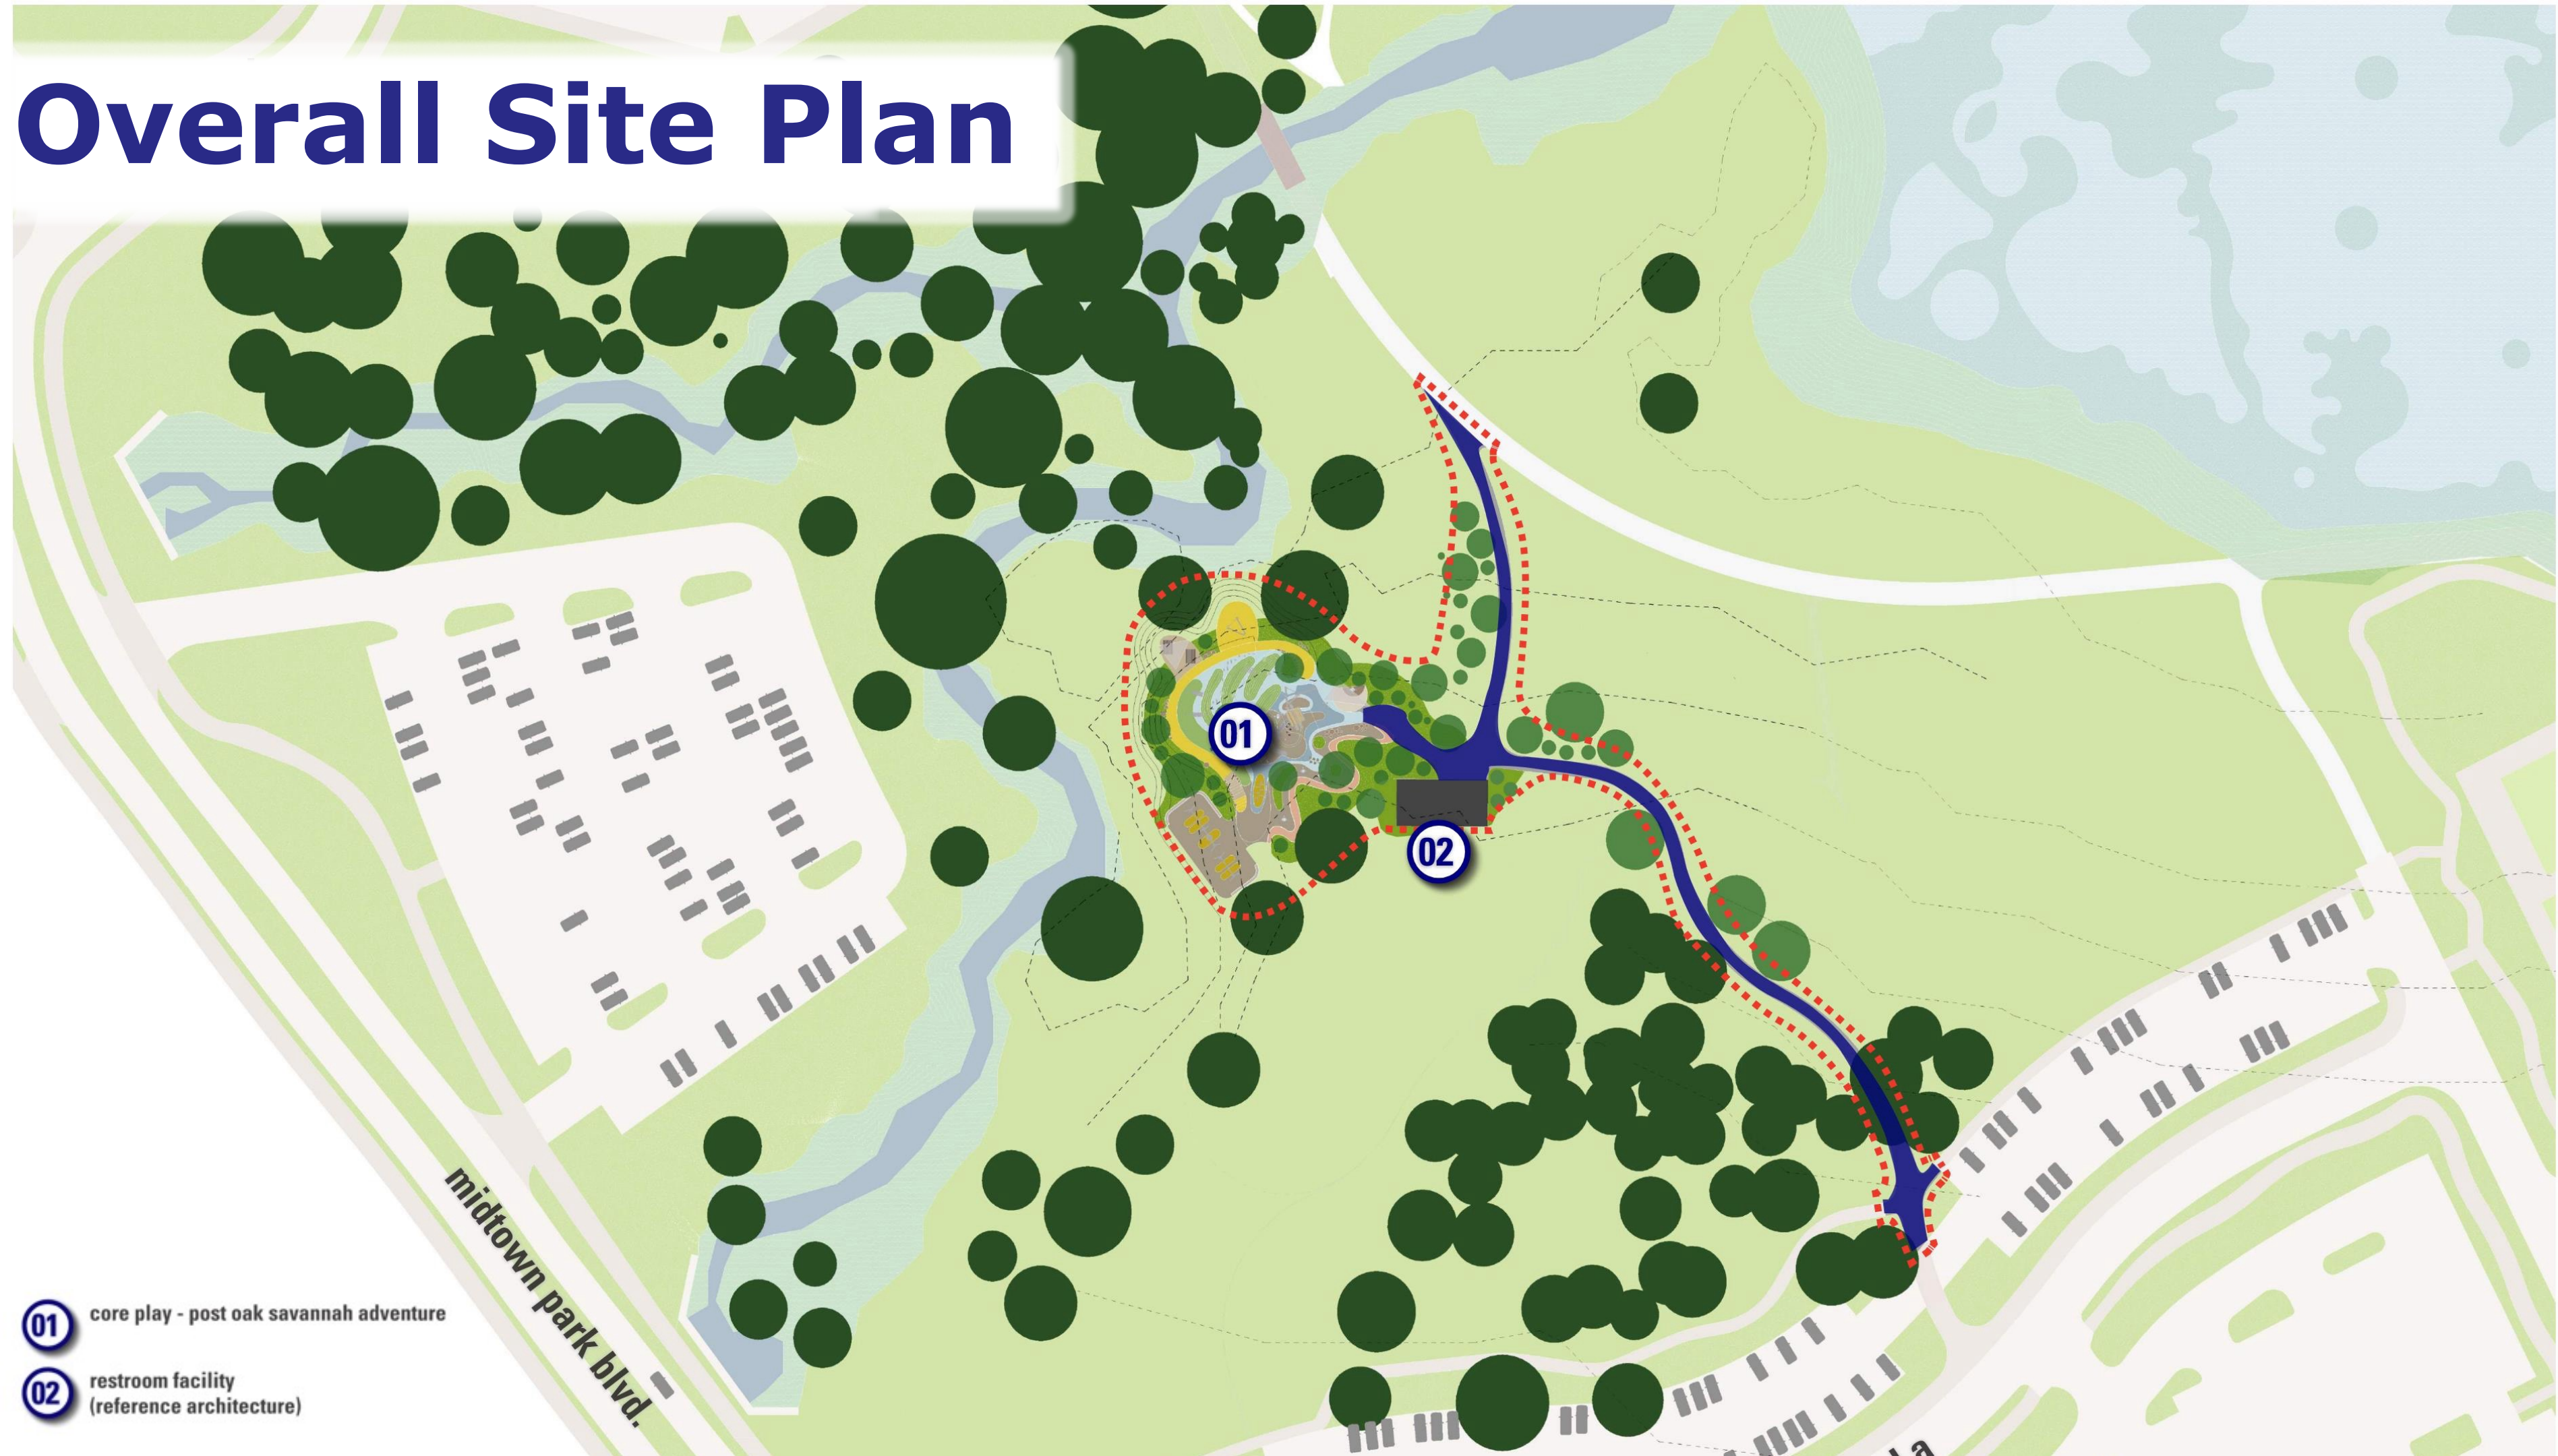

*Providing the Absolute Best
Construction Experience*

SCHEMATIC DESIGN UPDATE

CITY OF BRYAN SIGNATURE PARK

Project Goals

**INSPIRED
BY
NATURE**

**REGIONAL
DESTINATION**

**PLAY
FOCUSED**

Overall Site Plan

01

02

midtown park blvd.

01 core play - post oak savannah adventure

02 restroom facility
(reference architecture)

Play Area Site Plan

Play Area Rendering

Play Area Rendering

Restroom Building Rendering

the process

SIGNATURE play

creating signature and iconic play features that are unique and memorable

- working closely with a playground manufacturer to realize a design starting with a sketch and a series of discussions
- sketches are further refined and engineered to create a drawing set that can be constructed from
- playground manufacturer works with design team to price the play elements to work within the project scope and budget
- contractor works with playground manufacturer to install and construct the play elements

PARK
Opening

2023

2024

2025

1 Sep 1 Oct 1 Nov 1 Dec 1 Jan 1 Feb 1 Mar 1 Apr 1 May 1 Jun 1 Jul 1 Aug 1 Sep 1 Oct 1 Nov 1 Dec 1 Jan 1 Feb 1 Mar 1 Apr 1 May 1 Jun 1 Jul 1 Aug

TODAY

Project Kickoff

CUSTOM PLAY
Design Start