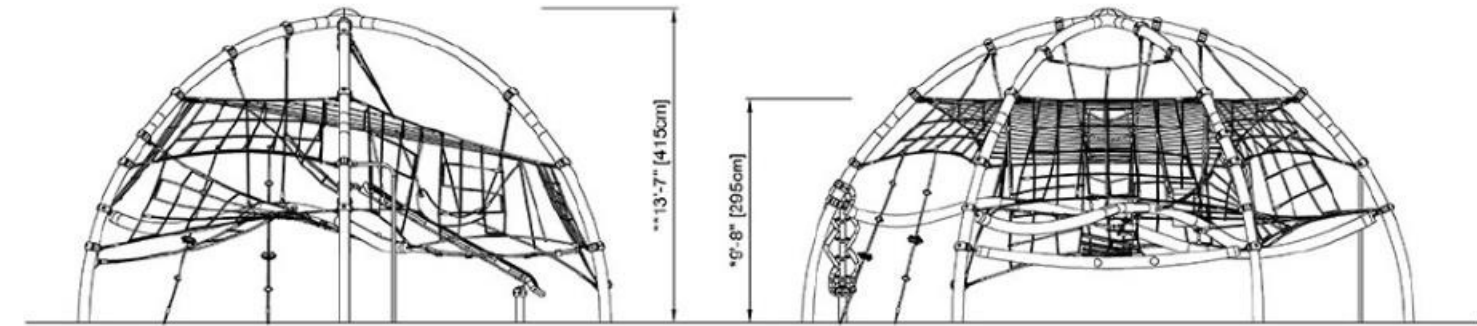

SIGNATURE play

Net Structure Options

Small Spacenet

Total to add to project: ~\$168,000
(includes add'l infrastructure, seating, play surfacing, etc.)

Explorer Dome

Total to add to project: ~\$246,000
(includes add'l infrastructure, seating, play surfacing, etc.)

Nimbus Cloud

Total to add to project: ~\$432,000
(includes add'l infrastructure, seating, play surfacing, etc.)

Large Octa Net with Sky Cabin

Total to add to project: ~\$504,000
(includes add'l infrastructure, seating, play surfacing, etc.)