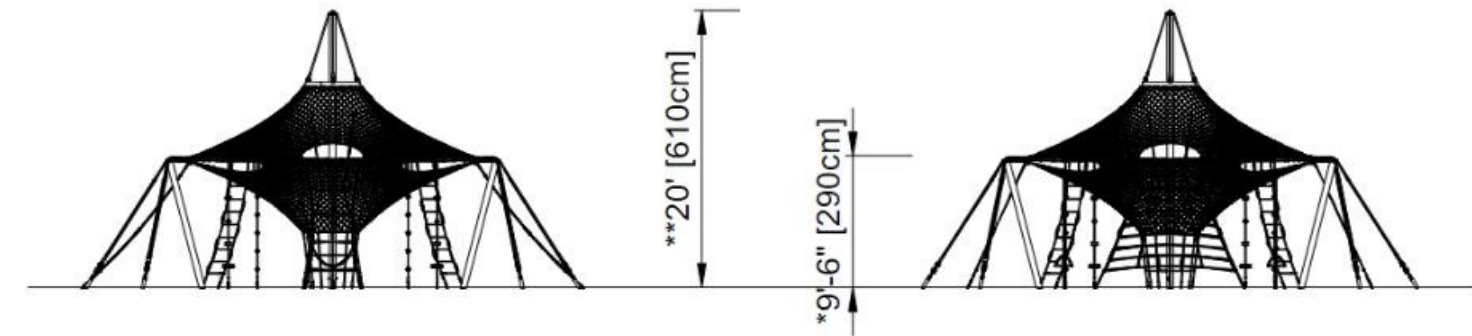

Nimbus Cloud

Total to add to project: ~$432,000
(includes add'l infrastructure, seating, play surfacing, etc.)