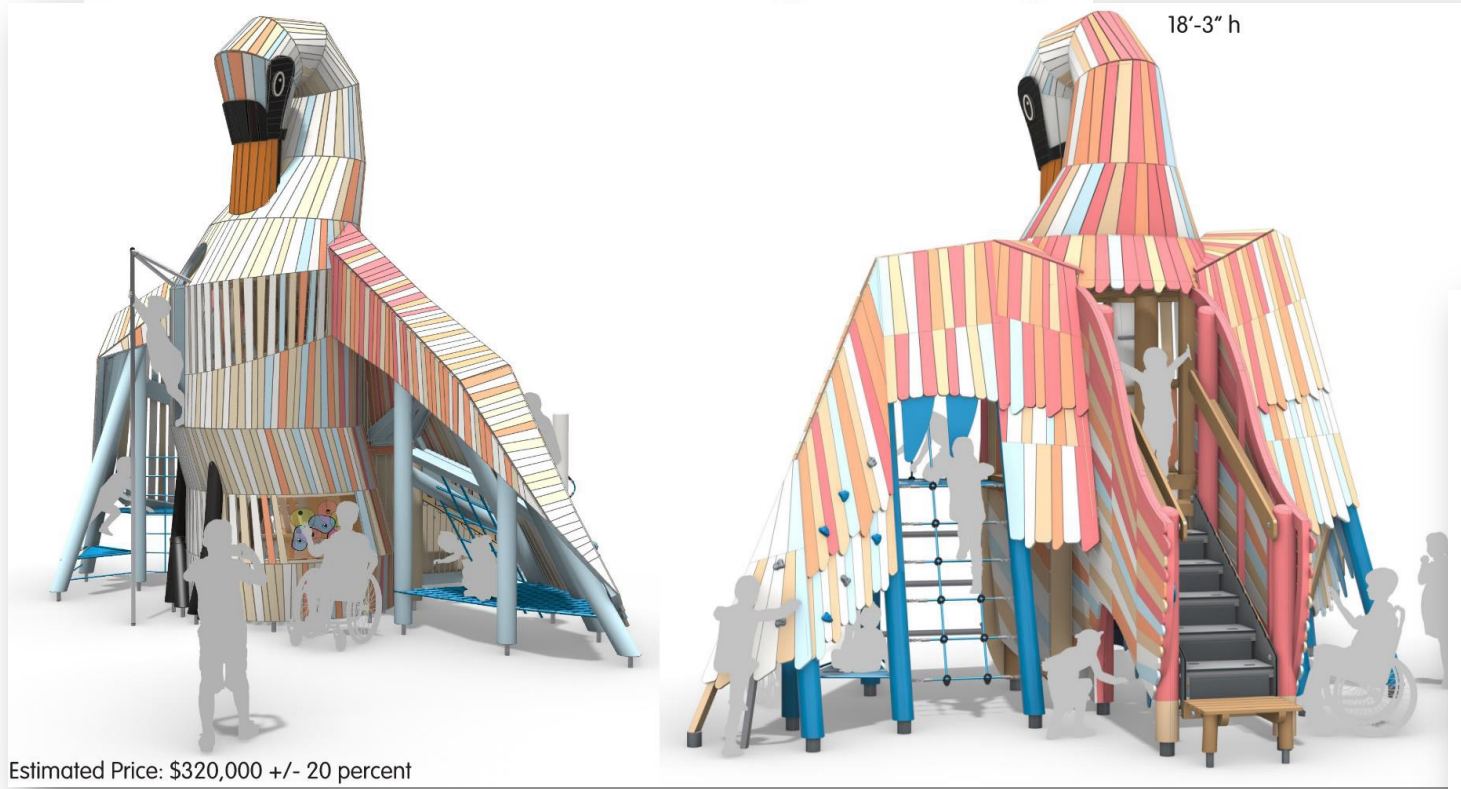

SIGNATURE play

Net Structure Options

Small Spacenet

Total to add to project: ~\$168,000
(includes add'l infrastructure, seating, play surfacing, etc.)

Explorer Dome

Total to add to project: ~\$246,000
(includes add'l infrastructure, seating, play surfacing, etc.)