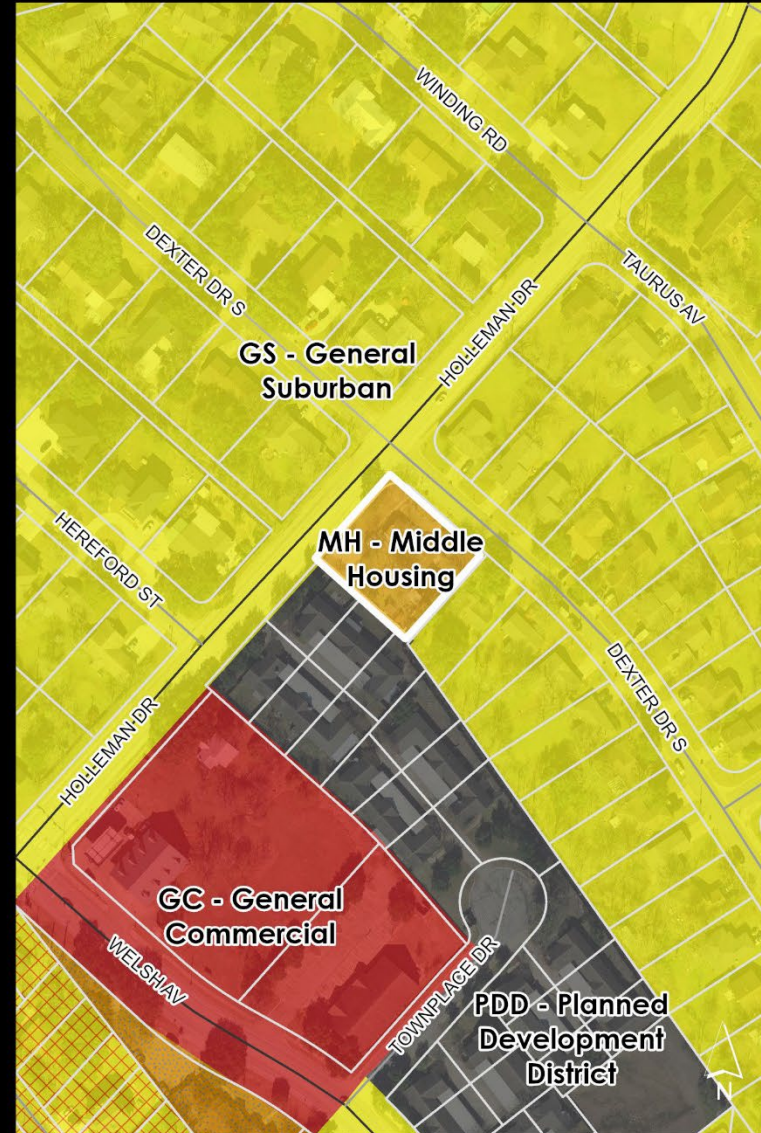

PROPOSED Zoning