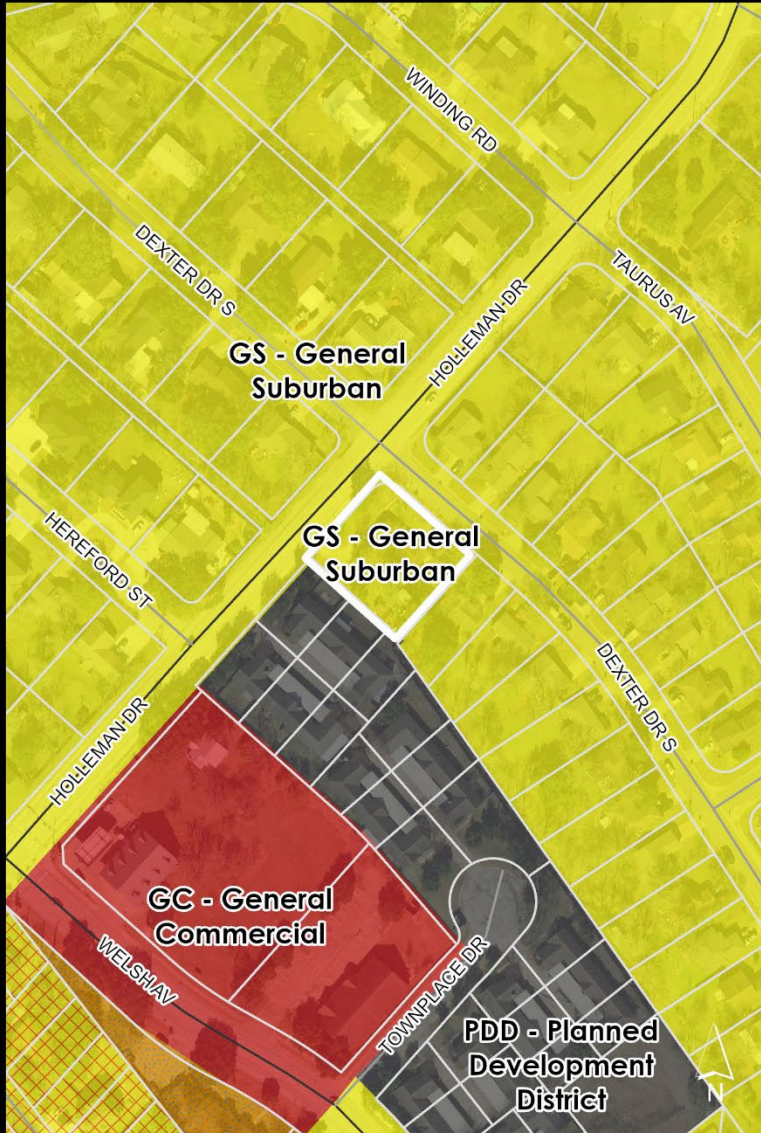

# ITEM #9.4

Rezoning

1100 Dexter Drive South

GS General Suburban to MH Middle Housing

CITY OF COLLEGE STATION  
*Home of Texas A&M University®*

**1100 Dexter Drive South**

Case: REZ2023-000004 **REZONING**

# EXISTING Future Land Use

# EXISTING Zoning