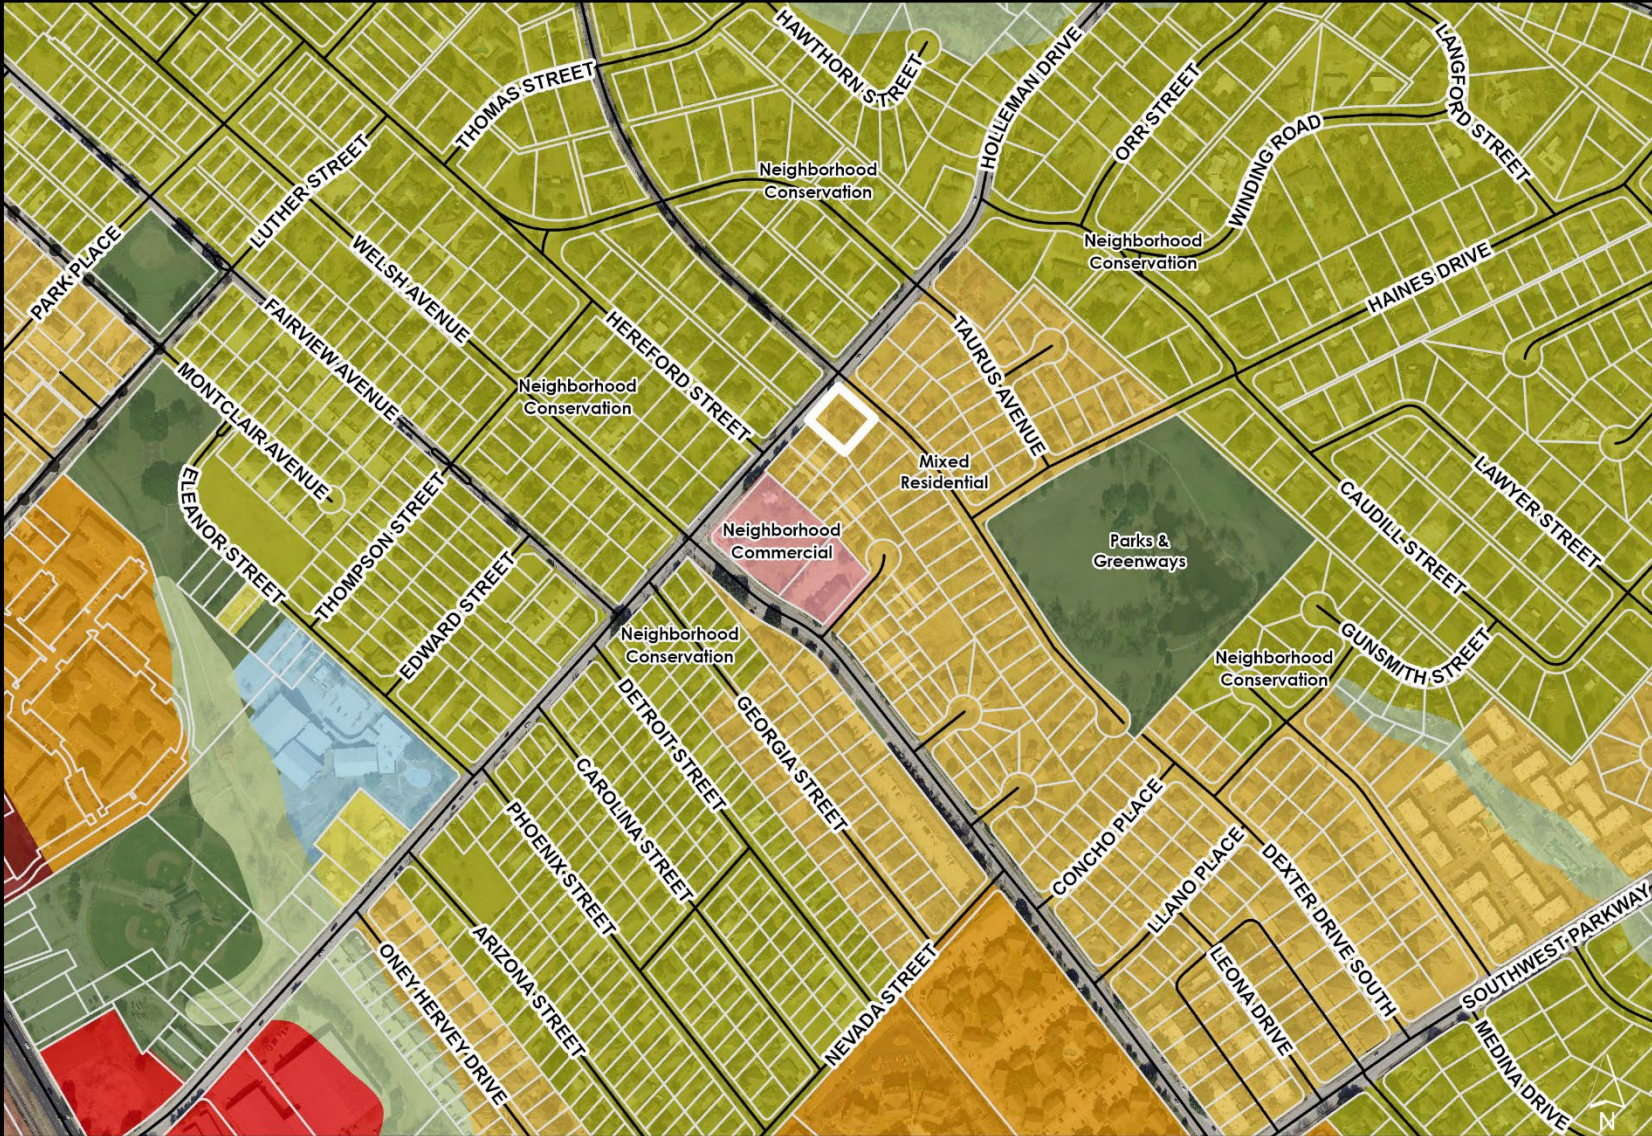

# ITEM #9.4

Rezoning

1100 Dexter Drive South

GS General Suburban to MH Middle Housing

CITY OF COLLEGE STATION  
*Home of Texas A&M University®*

**1100 Dexter Drive South**

Case: REZ2023-000004 **REZONING**

# EXISTING Future Land Use

# EXISTING Zoning

# PROPOSED Zoning

- Recommendations
- Optional Recommendation
- Mixed Residential Future Land Use
- NCO Neighborhood Conservation Overlay Zone