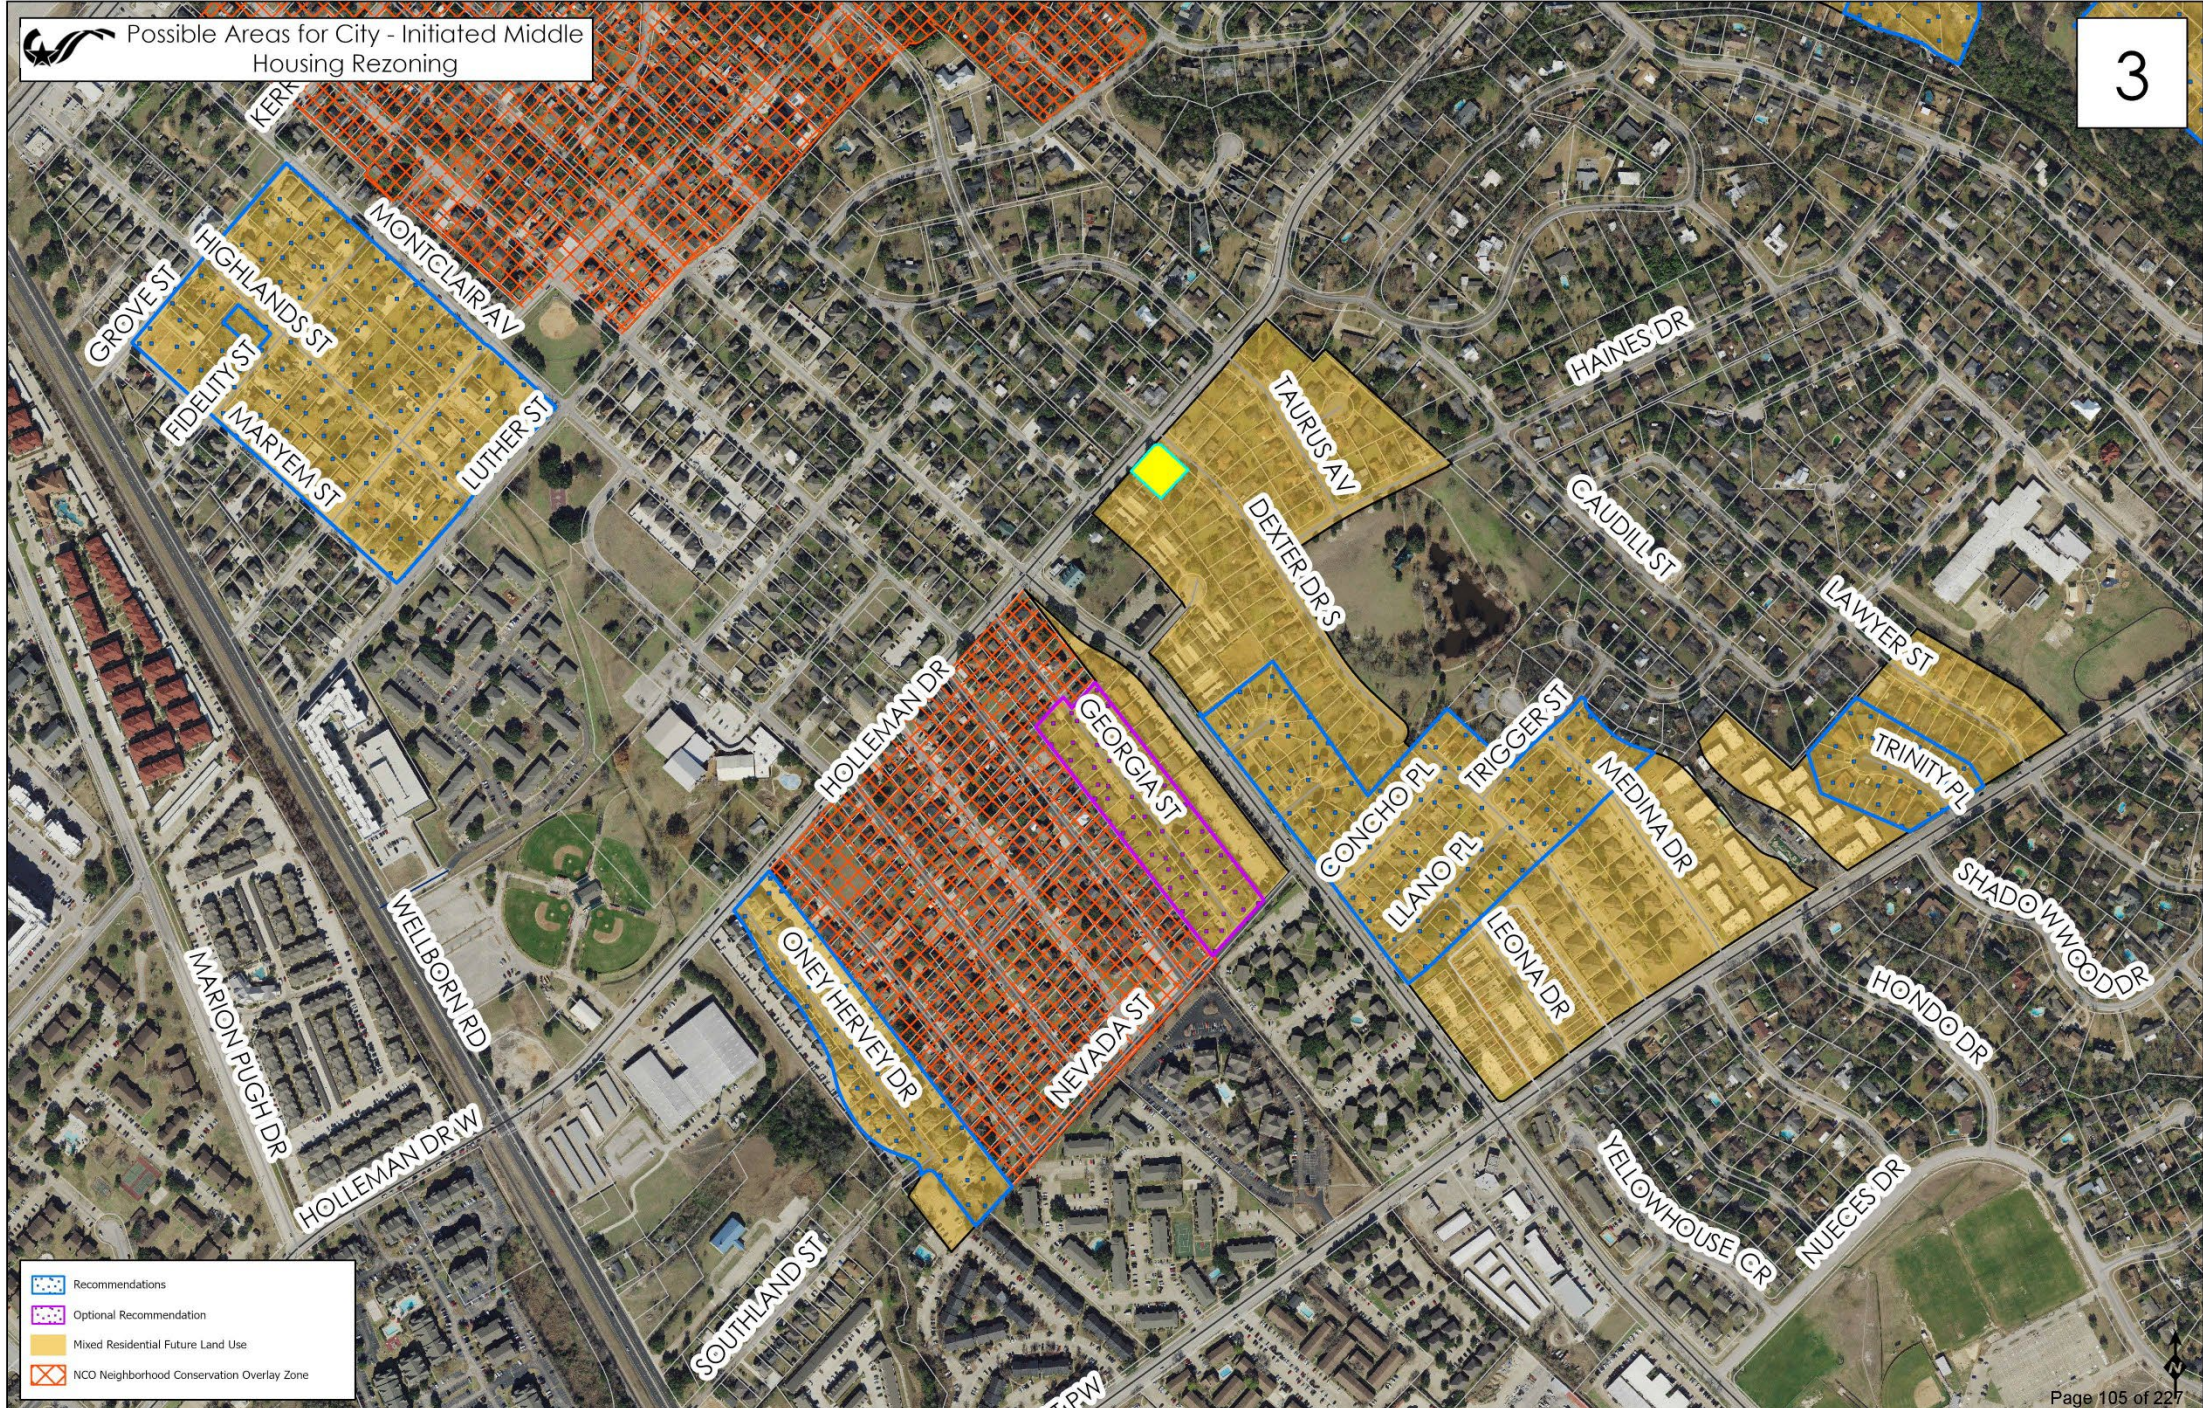

# ITEM #9.4

Rezoning

1100 Dexter Drive South

GS General Suburban to MH Middle Housing

CITY OF COLLEGE STATION  
*Home of Texas A&M University®*

**1100 Dexter Drive South**

Case: REZ2023-000004 **REZONING**

# EXISTING Future Land Use

# EXISTING Zoning

# PROPOSED Zoning

- Recommendations
- Optional Recommendation
- Mixed Residential Future Land Use
- NCO Neighborhood Conservation Overlay Zone