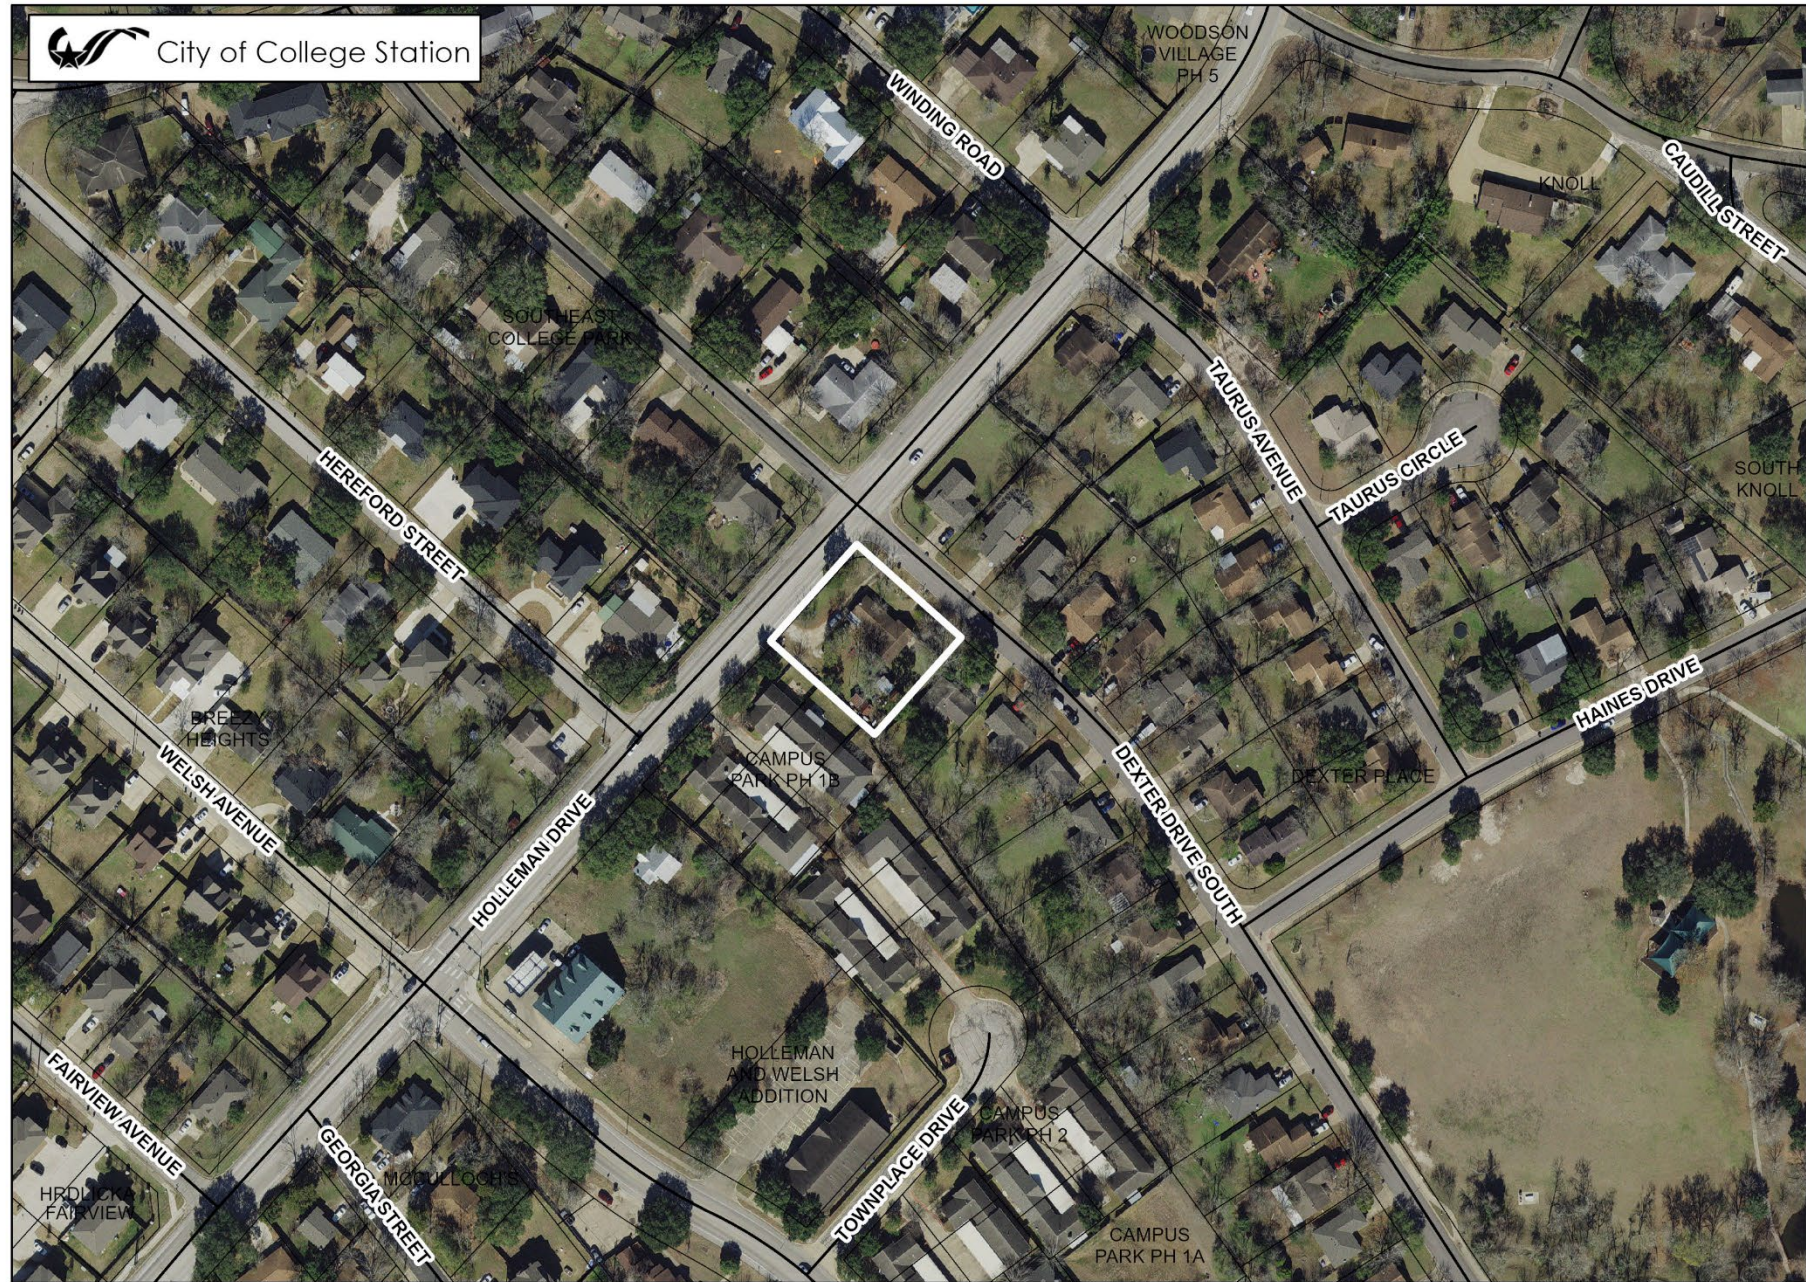

# ITEM #9.4

Rezoning

1100 Dexter Drive South

GS General Suburban to MH Middle Housing

CITY OF COLLEGE STATION  
*Home of Texas A&M University®*

**1100 Dexter Drive South**

Case: REZ2023-000004 **REZONING**

# EXISTING Future Land Use

# EXISTING Zoning