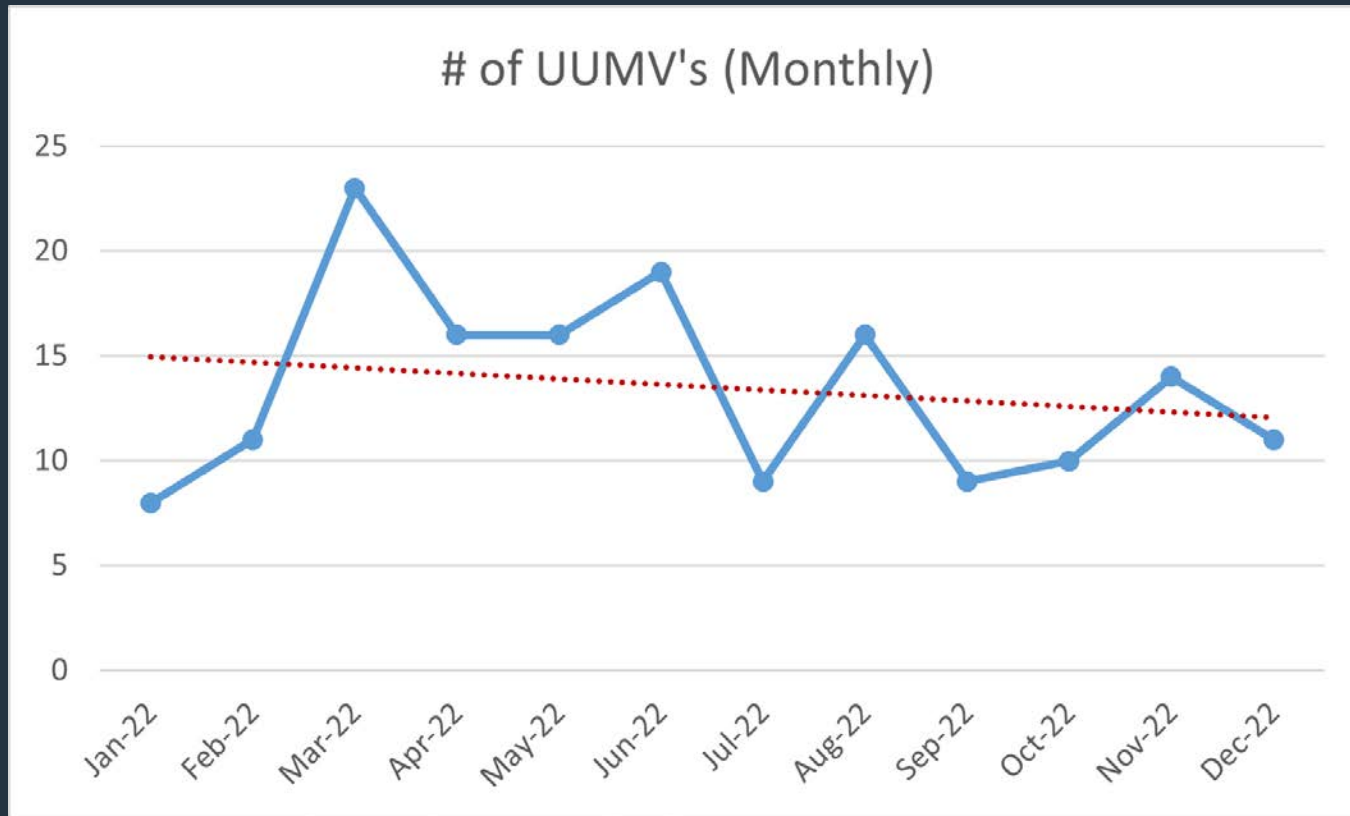

# Significant Incidents

# Catalytic Converters

→ Arrests Made in 2022

→ College Station PD 23

→ Bryan PD 11

→ Texas A&M PD 08

→ Brazos Co. SO 02

→ Total Arrests for Yr. 44

# Unauthorized Use of a Motor Vehicle - Monthly

| Vehicle Type                 | Count of Report # | Percent |
|------------------------------|-------------------|---------|
| Car                          | 61                | 38%     |
| Comm. Truck / Van            | 5                 | 3%      |
| Moped / Motorcycle / Scooter | 23                | 14%     |
| SUV                          | 34                | 21%     |
| Truck / Pickup               | 39                | 24%     |
| <b>Grand Total</b>           | <b>162</b>        |         |