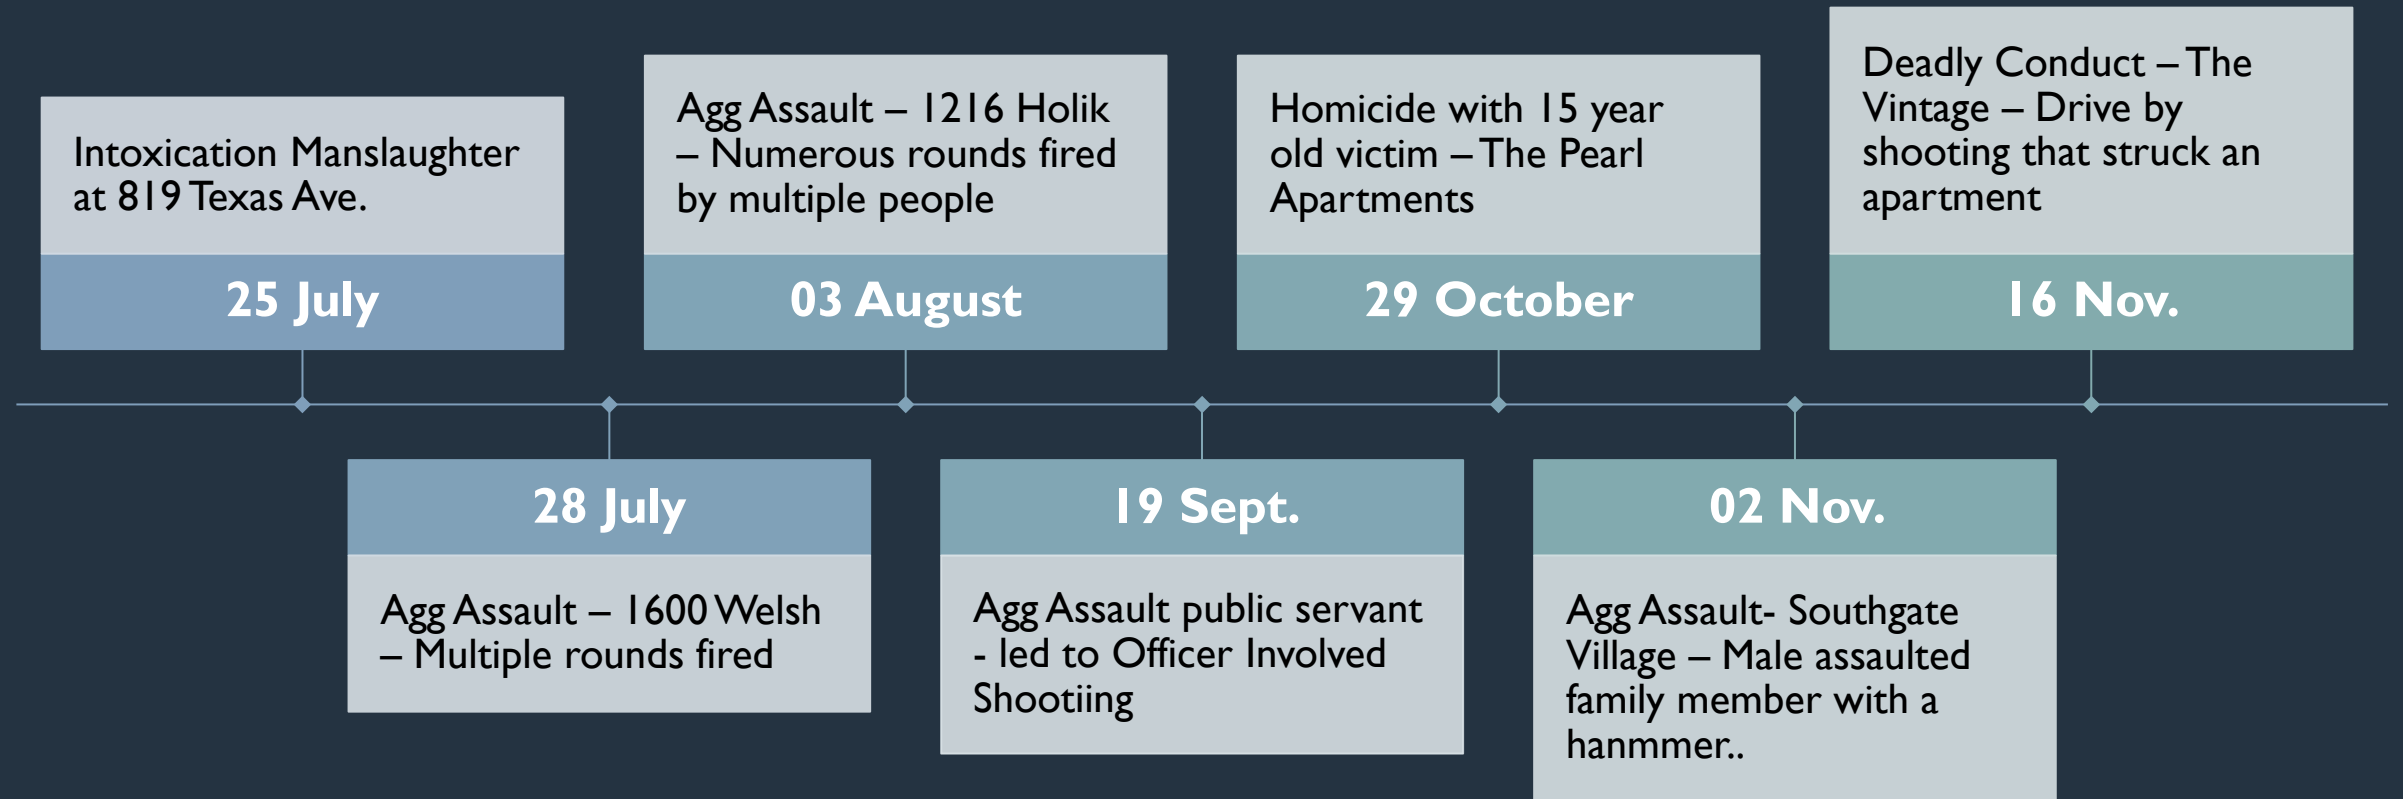

# Significant Incidents

Agg Assault – Drive-by shooting at 603 Wellborn Rd.

2 Jan.

Agg Assault at The Cottages – Two people shot at a pool party

30 April

Deadly Conduct – Drive by shooting 1501 Valley View

16 May

Deadly Conduct – Drive-by shooting 1501 Valley View

14 March

Deadly conduct at Welsh and Holleman – multiple rounds fired

10 May

Deadly Conduct at The Vintage - Male shot into vehicle after a drug deal

# Significant Incidents