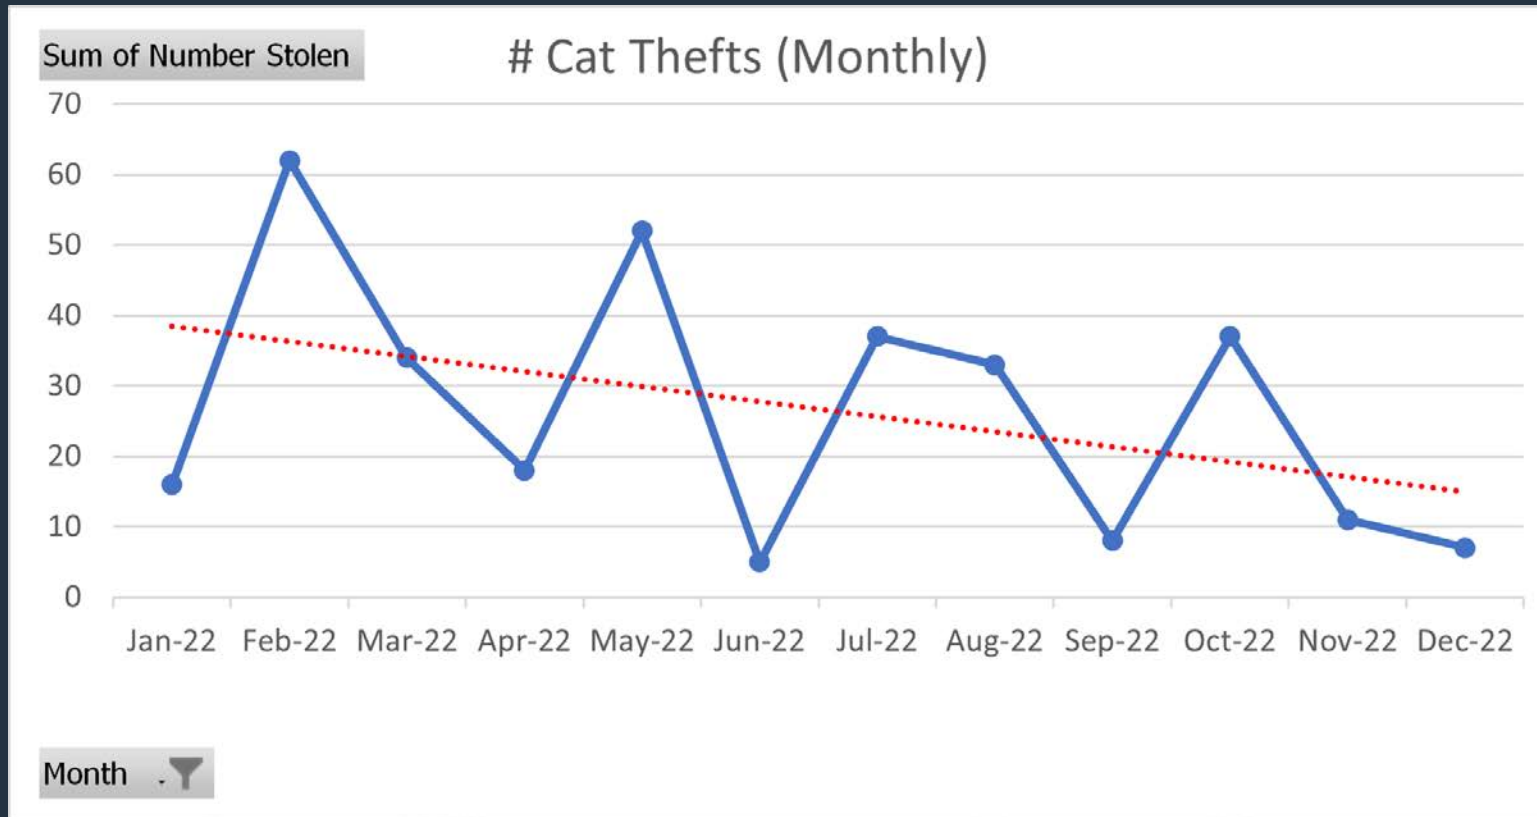

Catalytic Converters

→ Arrests Made in 2022

→ College Station PD 23

→ Bryan PD 11

→ Texas A&M PD 08

→ Brazos Co. SO 02

→ Total Arrests for Yr. 44