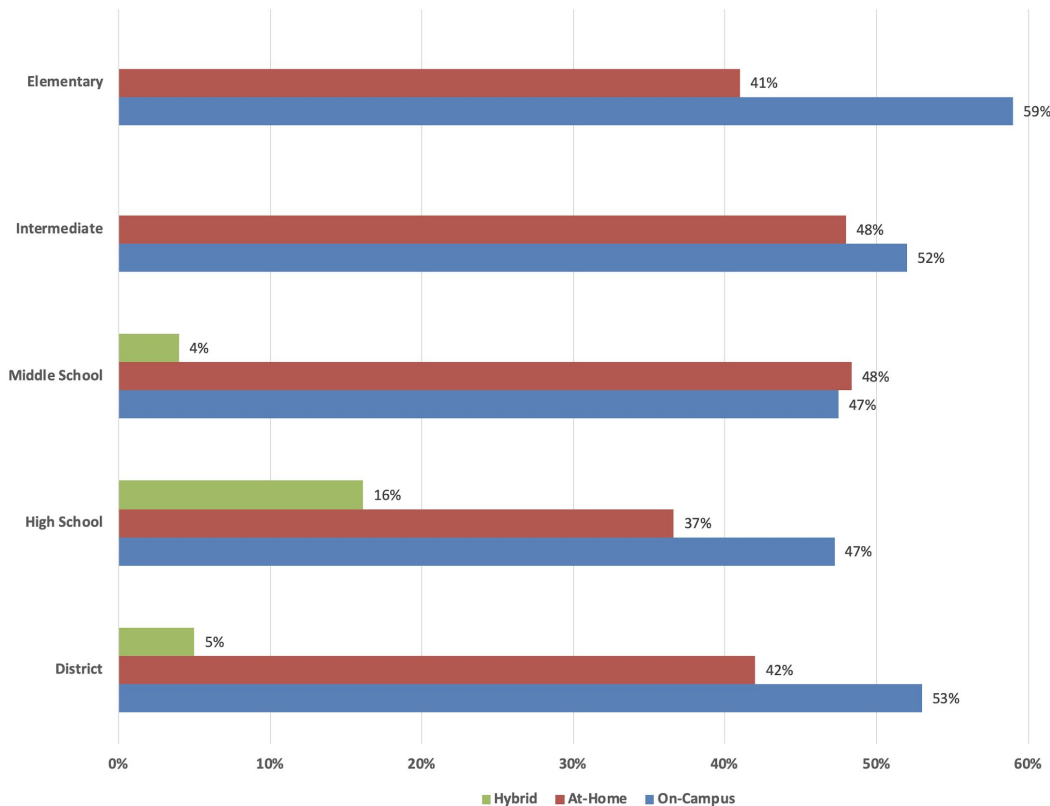

Instructional Model Selection - 1st Six Weeks

Instructional Model Selection - 1st Six Weeks

THE 3 TYPES of 2020-2021 SCHOOL in BRYAN ISD

OPTION 1

ON-CAMPUS LEARNING

A face-to-face learning experience taking place on campus while following all safety recommendations by the Texas Department of State Health Services, the Texas Education Agency & the Brazos County Health District.

OPTION 2

AT-HOME LEARNING

An online learning experience taking place at home through Schoology/Edgenuity with Bryan ISD teachers & curriculum.

OPTION 3

A HYBRID OF BOTH

A combination learning option for grades 7-12 where most core classes take place online. Some fine arts, athletics, electives & other classes requiring on-campus learning (like labs or welding) take place at campuses.