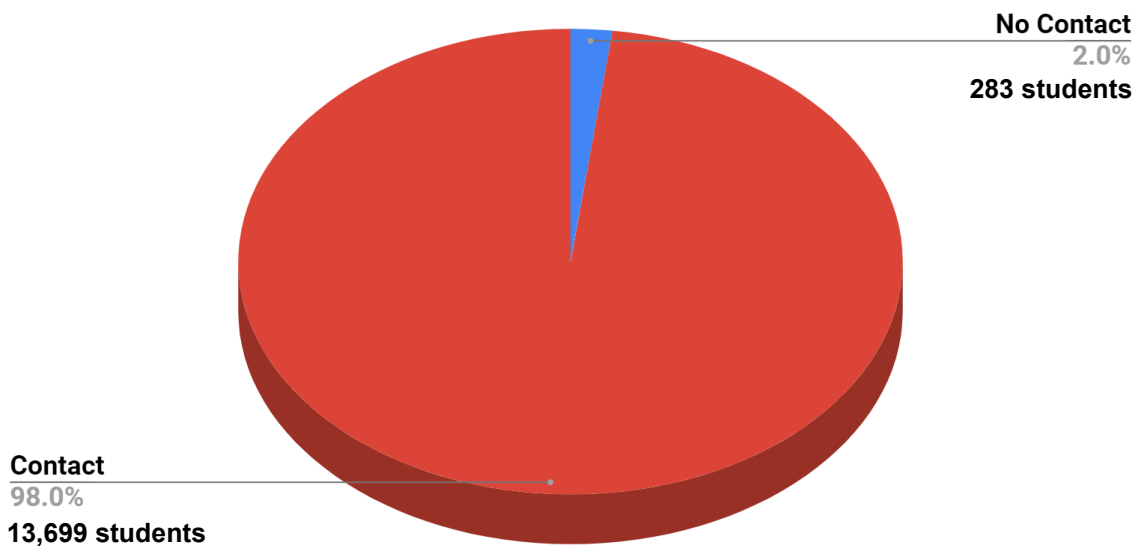

STUDENT CONTACTS