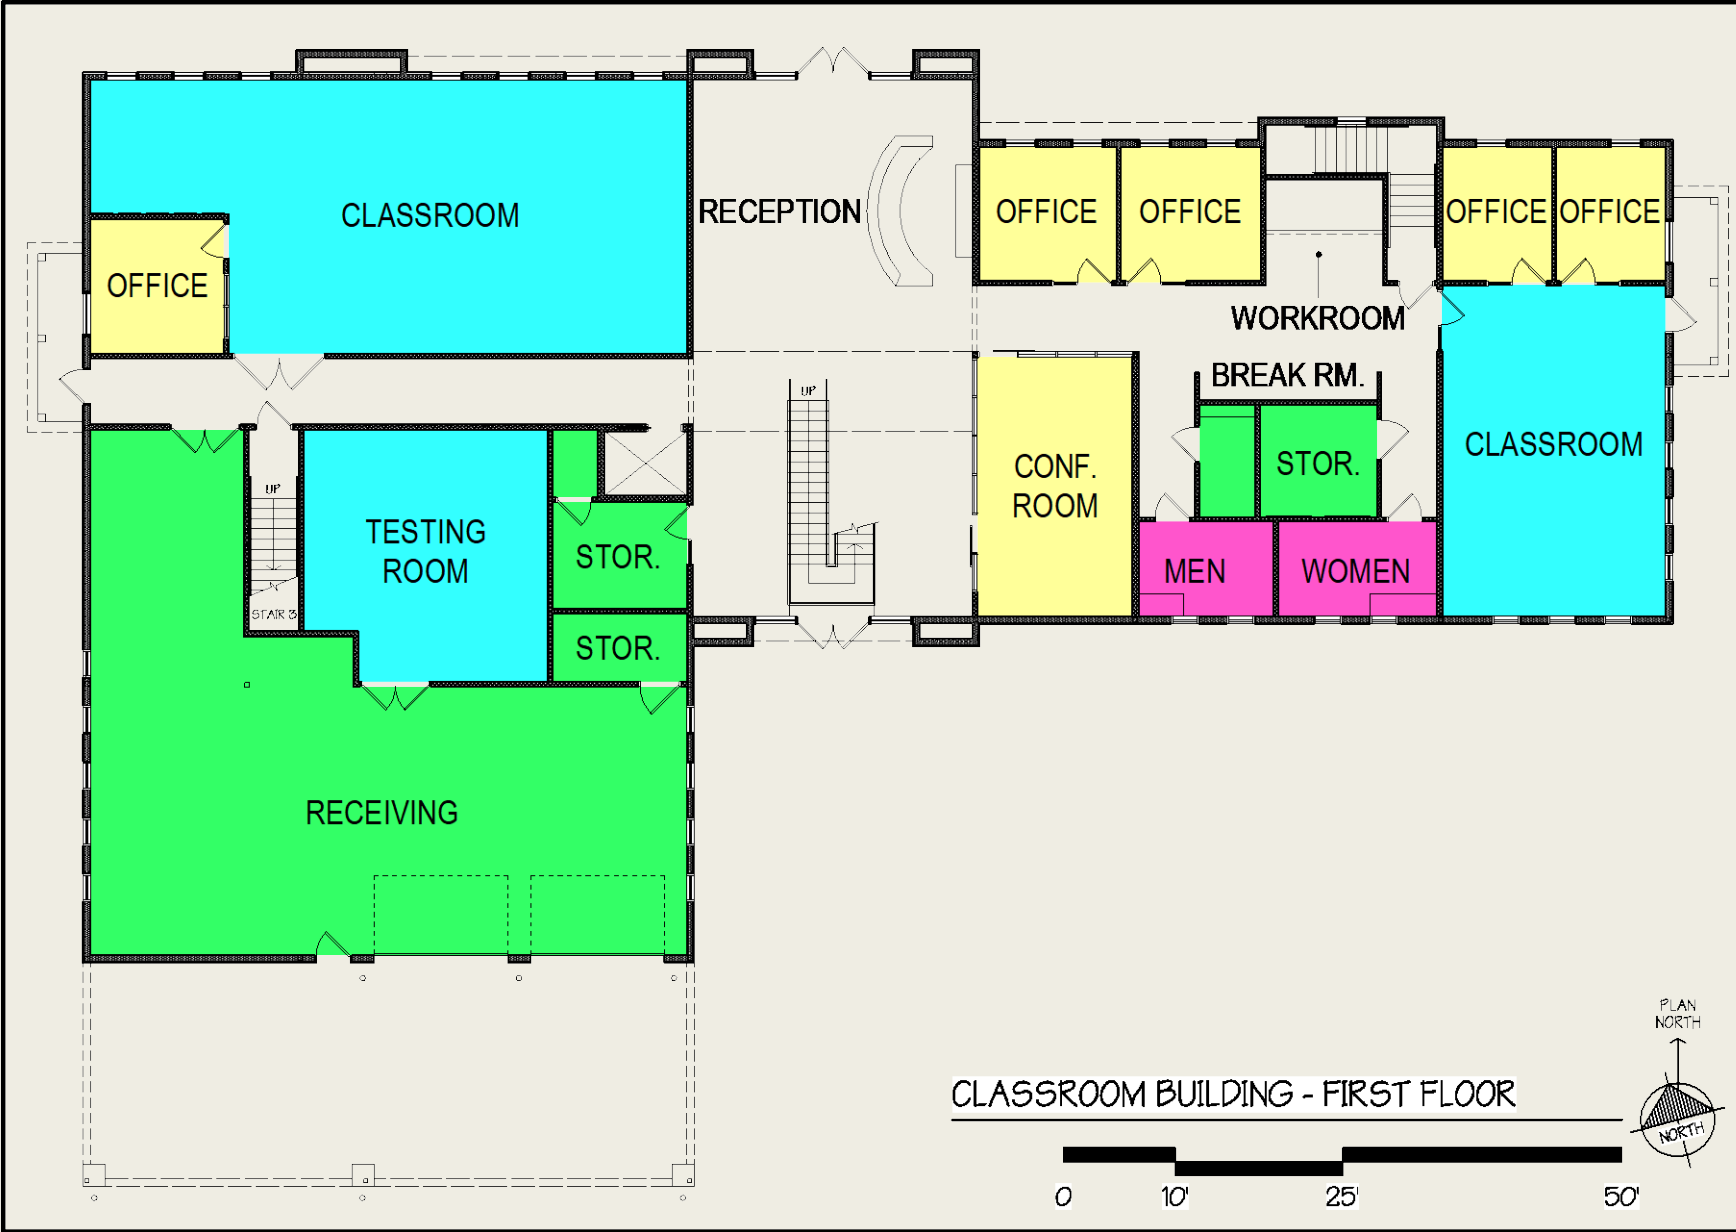

CLASSROOM BUILDING 1ST. FLOOR

PATTERSON ARCHITECTS

making a difference by Design

PATTERSON ARCHITECTS

CAREER & TECHNICAL EDUCATION CENTER

BRYAN, TEXAS

MUMFORD ROAD