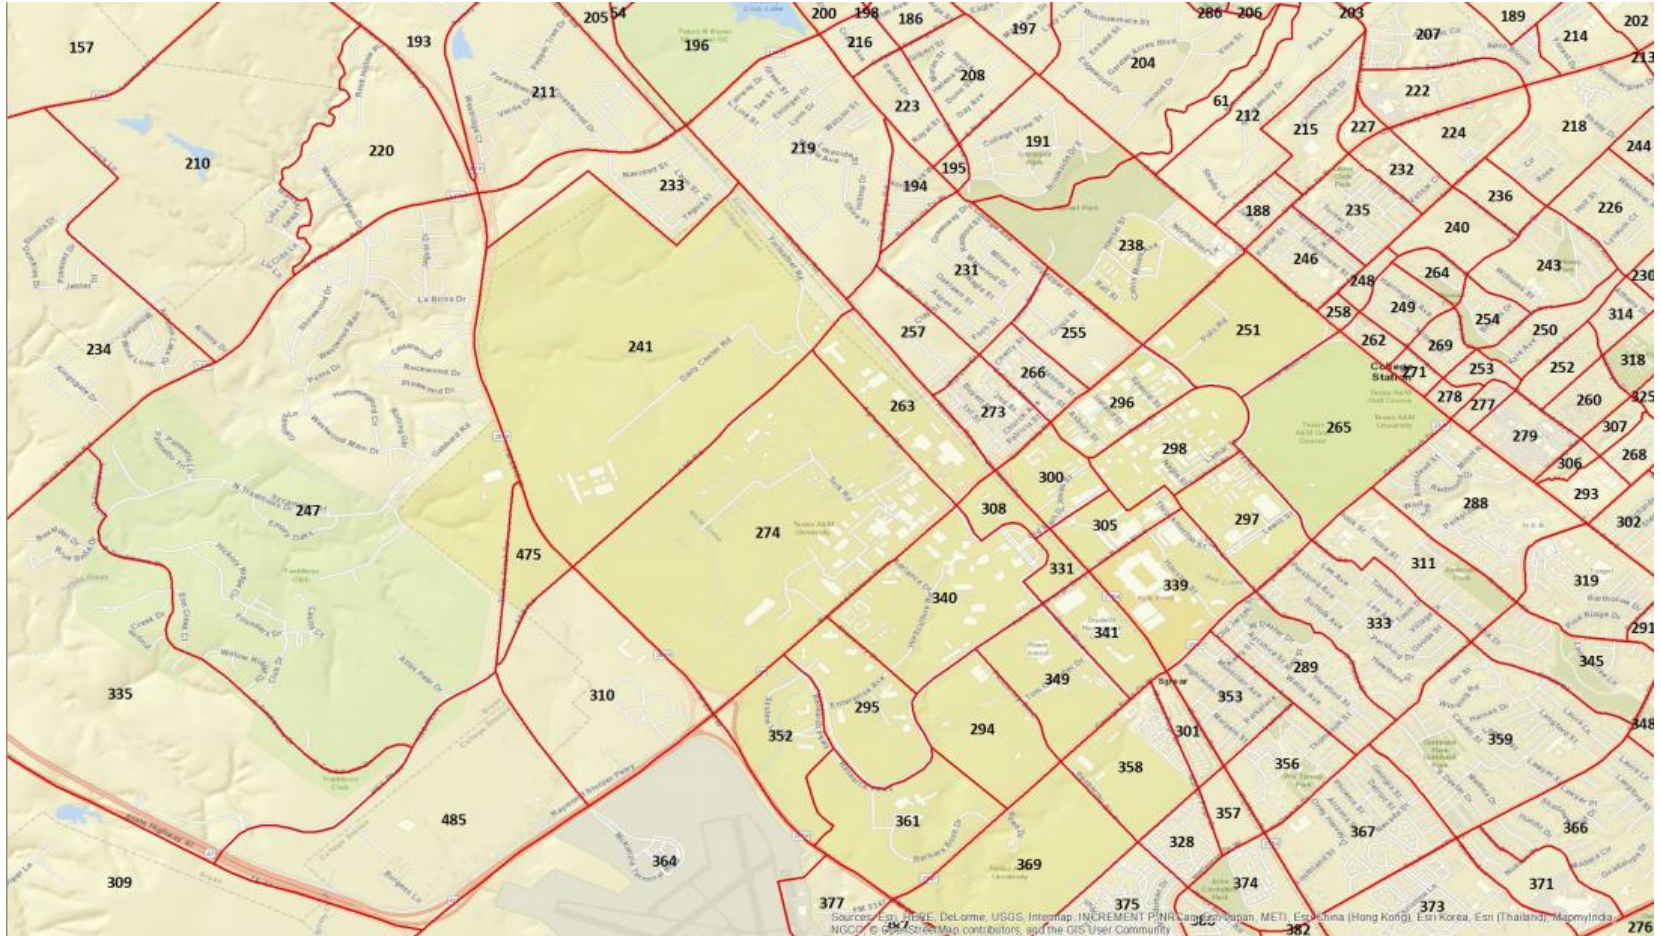

TEXAS A&M UNIVERSITY

Transportation Services

Bike Share @ Texas A&M University

Bryan City Council Workshop

Aug. 28, 2018

ofo

System Data (March/April – Pilot)

ofo Bike Share Statistics

System Data (March/April – Pilot)

ofo Bike Share Statistics

Traffic Analysis Zones (TAZ)

TEXAS A&M UNIVERSITY

Transportation Services

Stakeholders

- Collectively working together for a community wide bike share system that works

Need in Bryan

Mon 8/20/2018 8:12 AM

Texas A&M OFO Team <ofobikes@tamu.edu>

RE: How far from campus can I go with a bike? {112}

To Steedly, Ronald E

--reply above this line--

Good morning,

My address is 2118 Echols Street, Bryan.