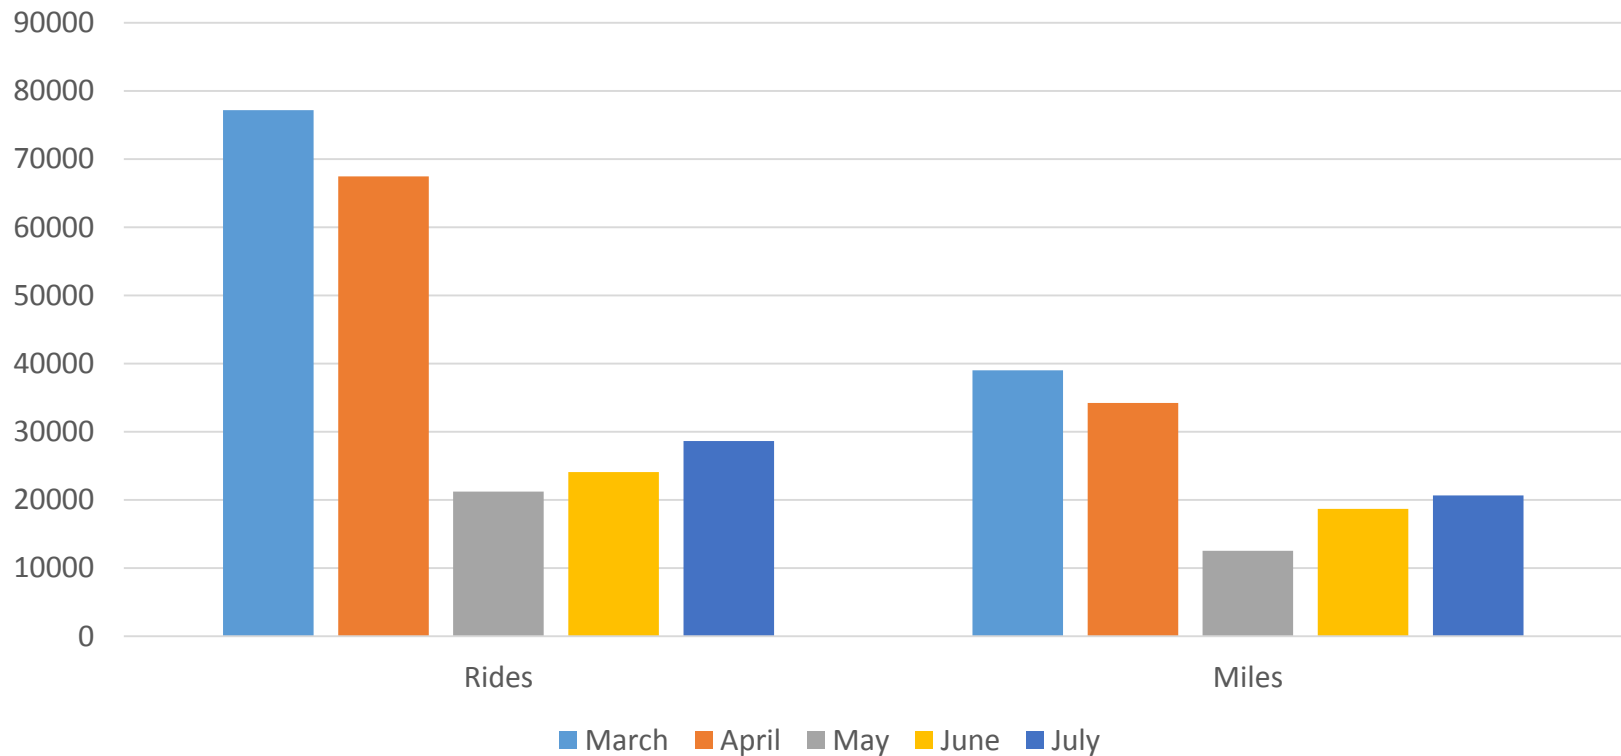

TEXAS A&M UNIVERSITY

Transportation Services

Bike Share @ Texas A&M University

Bryan City Council Workshop

Aug. 28, 2018

ofo

System Data (March/April – Pilot)

ofo Bike Share Statistics

System Data (March/April – Pilot)

ofo Bike Share Statistics

Traffic Analysis Zones (TAZ)

TEXAS A&M UNIVERSITY

Transportation Services

Stakeholders

- Collectively working together for a community wide bike share system that works