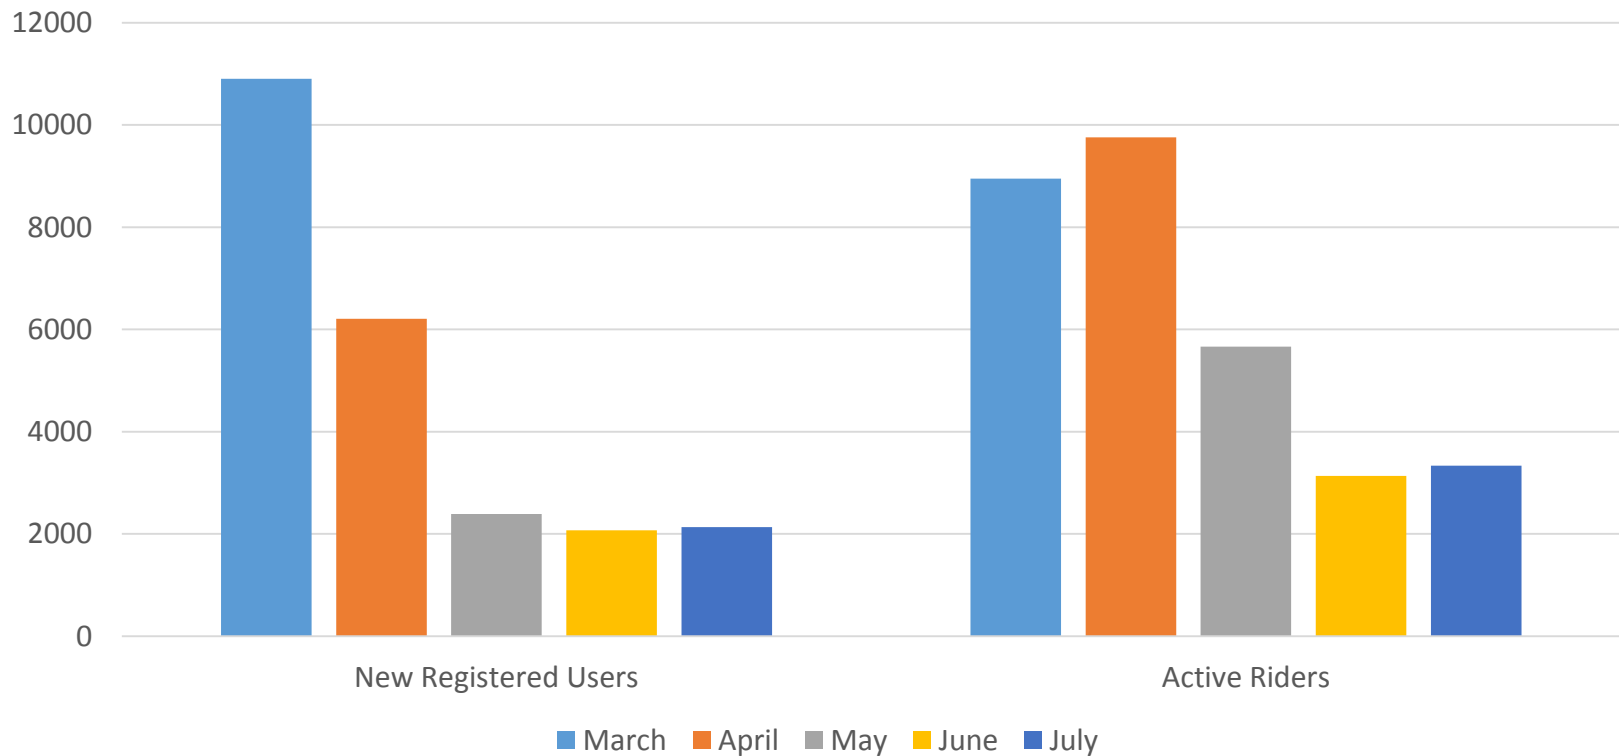

TEXAS A&M UNIVERSITY

Transportation Services

Bike Share @ Texas A&M University

Bryan City Council Workshop

Aug. 28, 2018

ofo

System Data (March/April – Pilot)

ofo Bike Share Statistics

System Data (March/April – Pilot)

ofo Bike Share Statistics

Traffic Analysis Zones (TAZ)

TEXAS A&M UNIVERSITY

Transportation Services

Stakeholders

- Collectively working together for a community wide bike share system that works