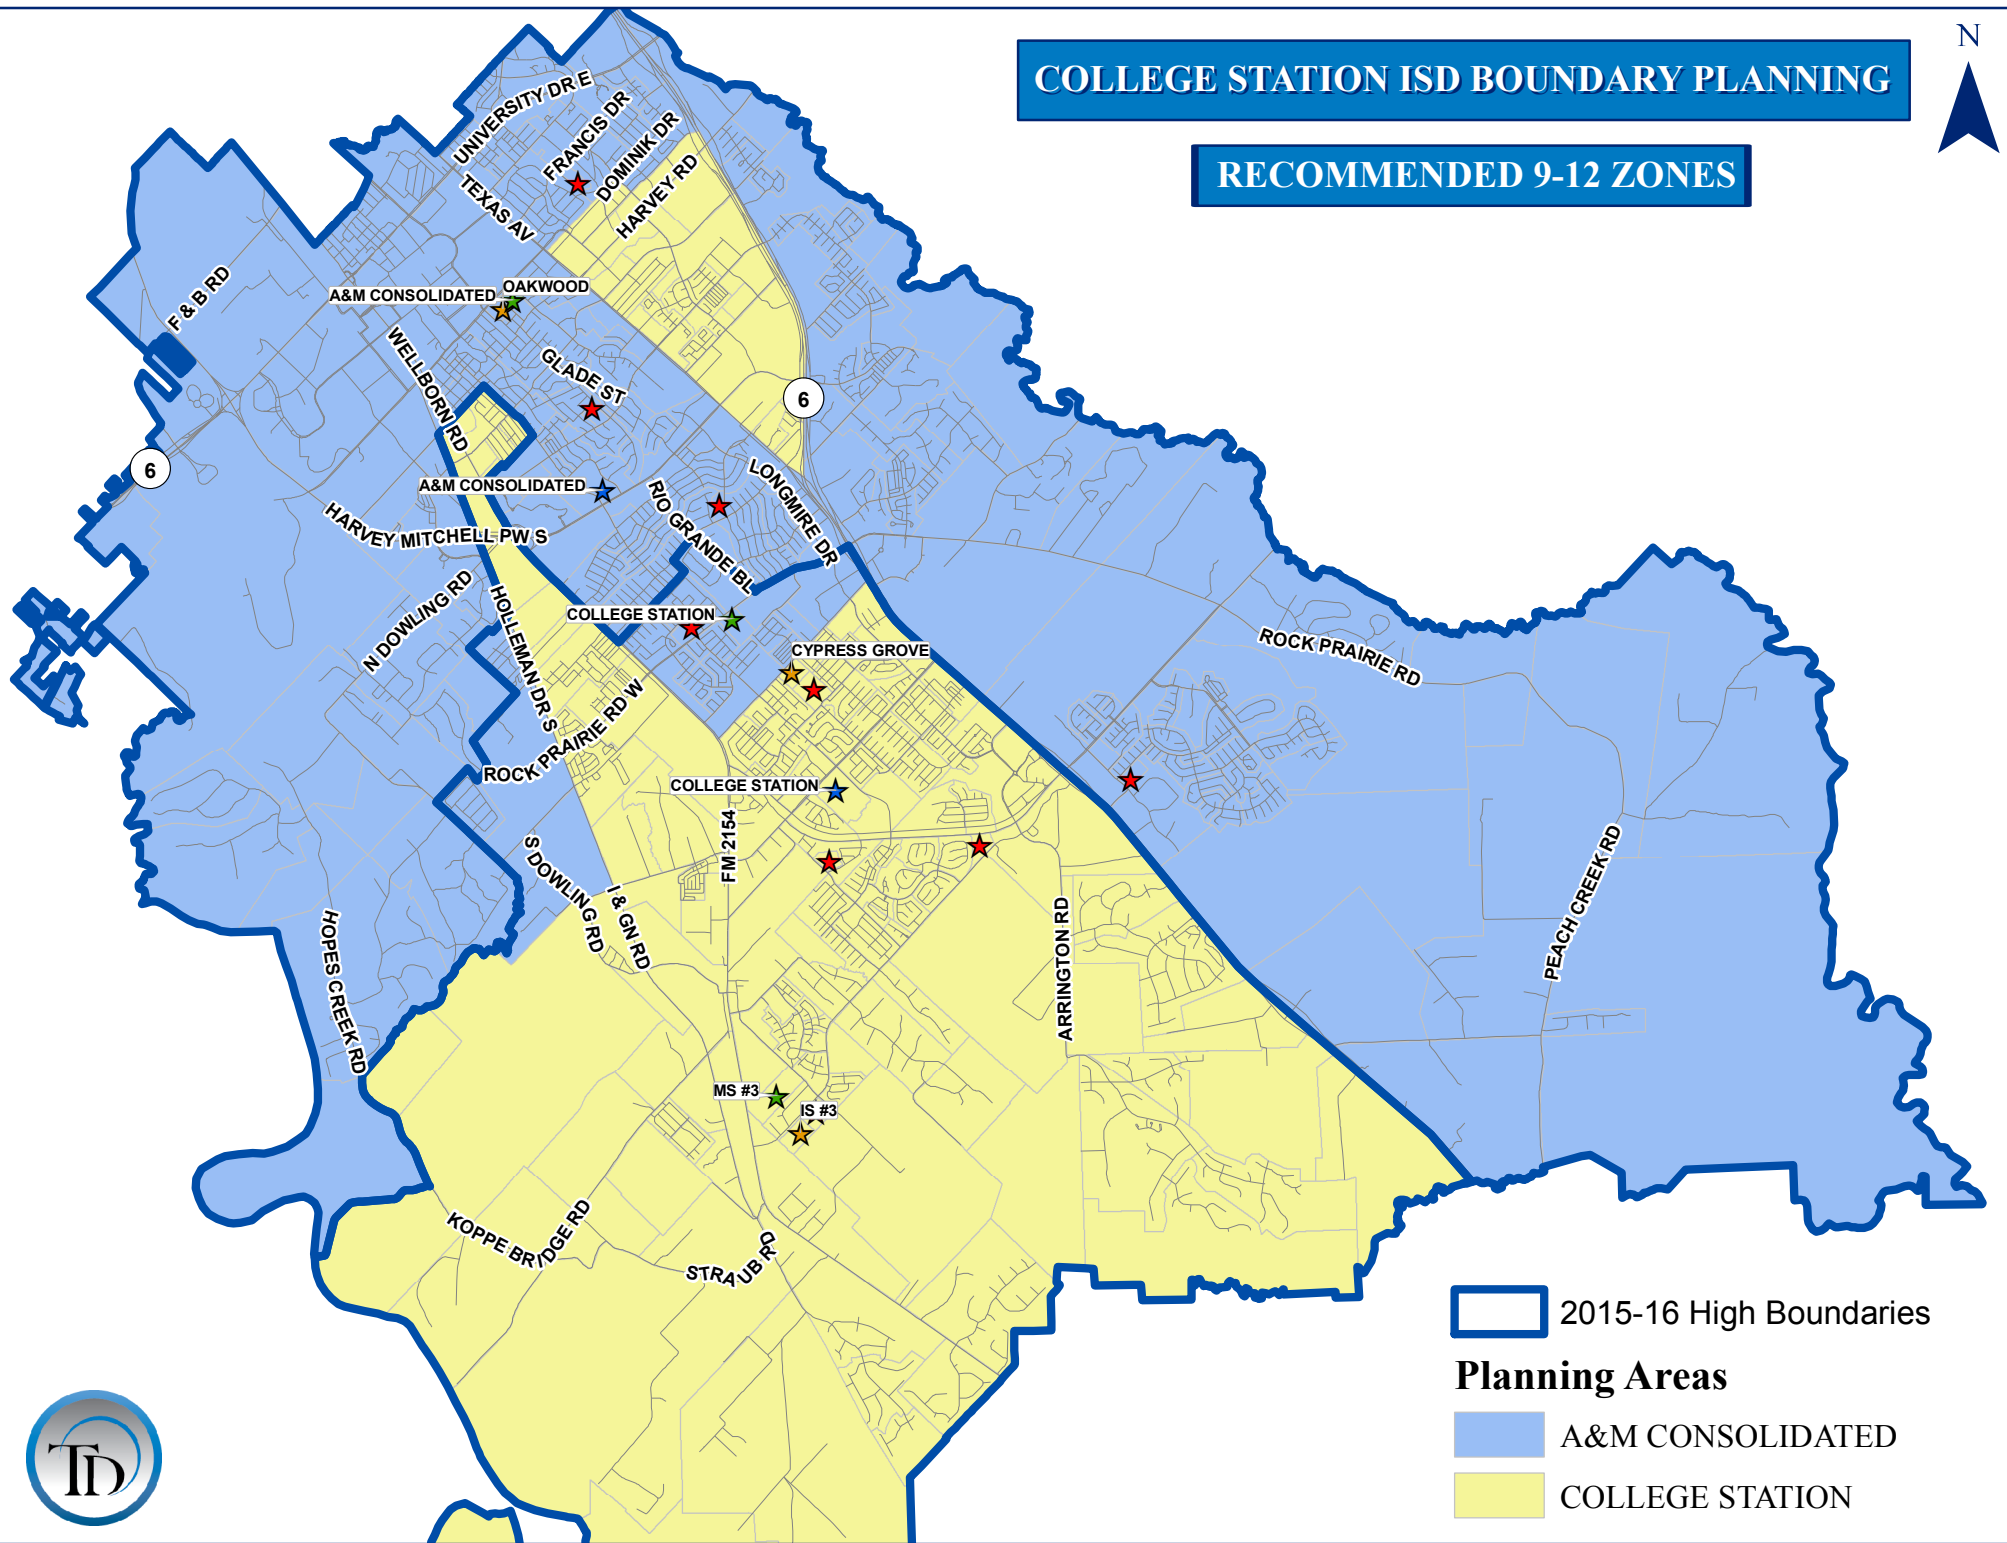

COLLEGE STATION ISD BOUNDARY PLANNING

RECOMMENDED 9-12 ZONES

-  2015-16 High Boundaries
- Planning Areas**
-  A&M CONSOLIDATED
-  COLLEGE STATION