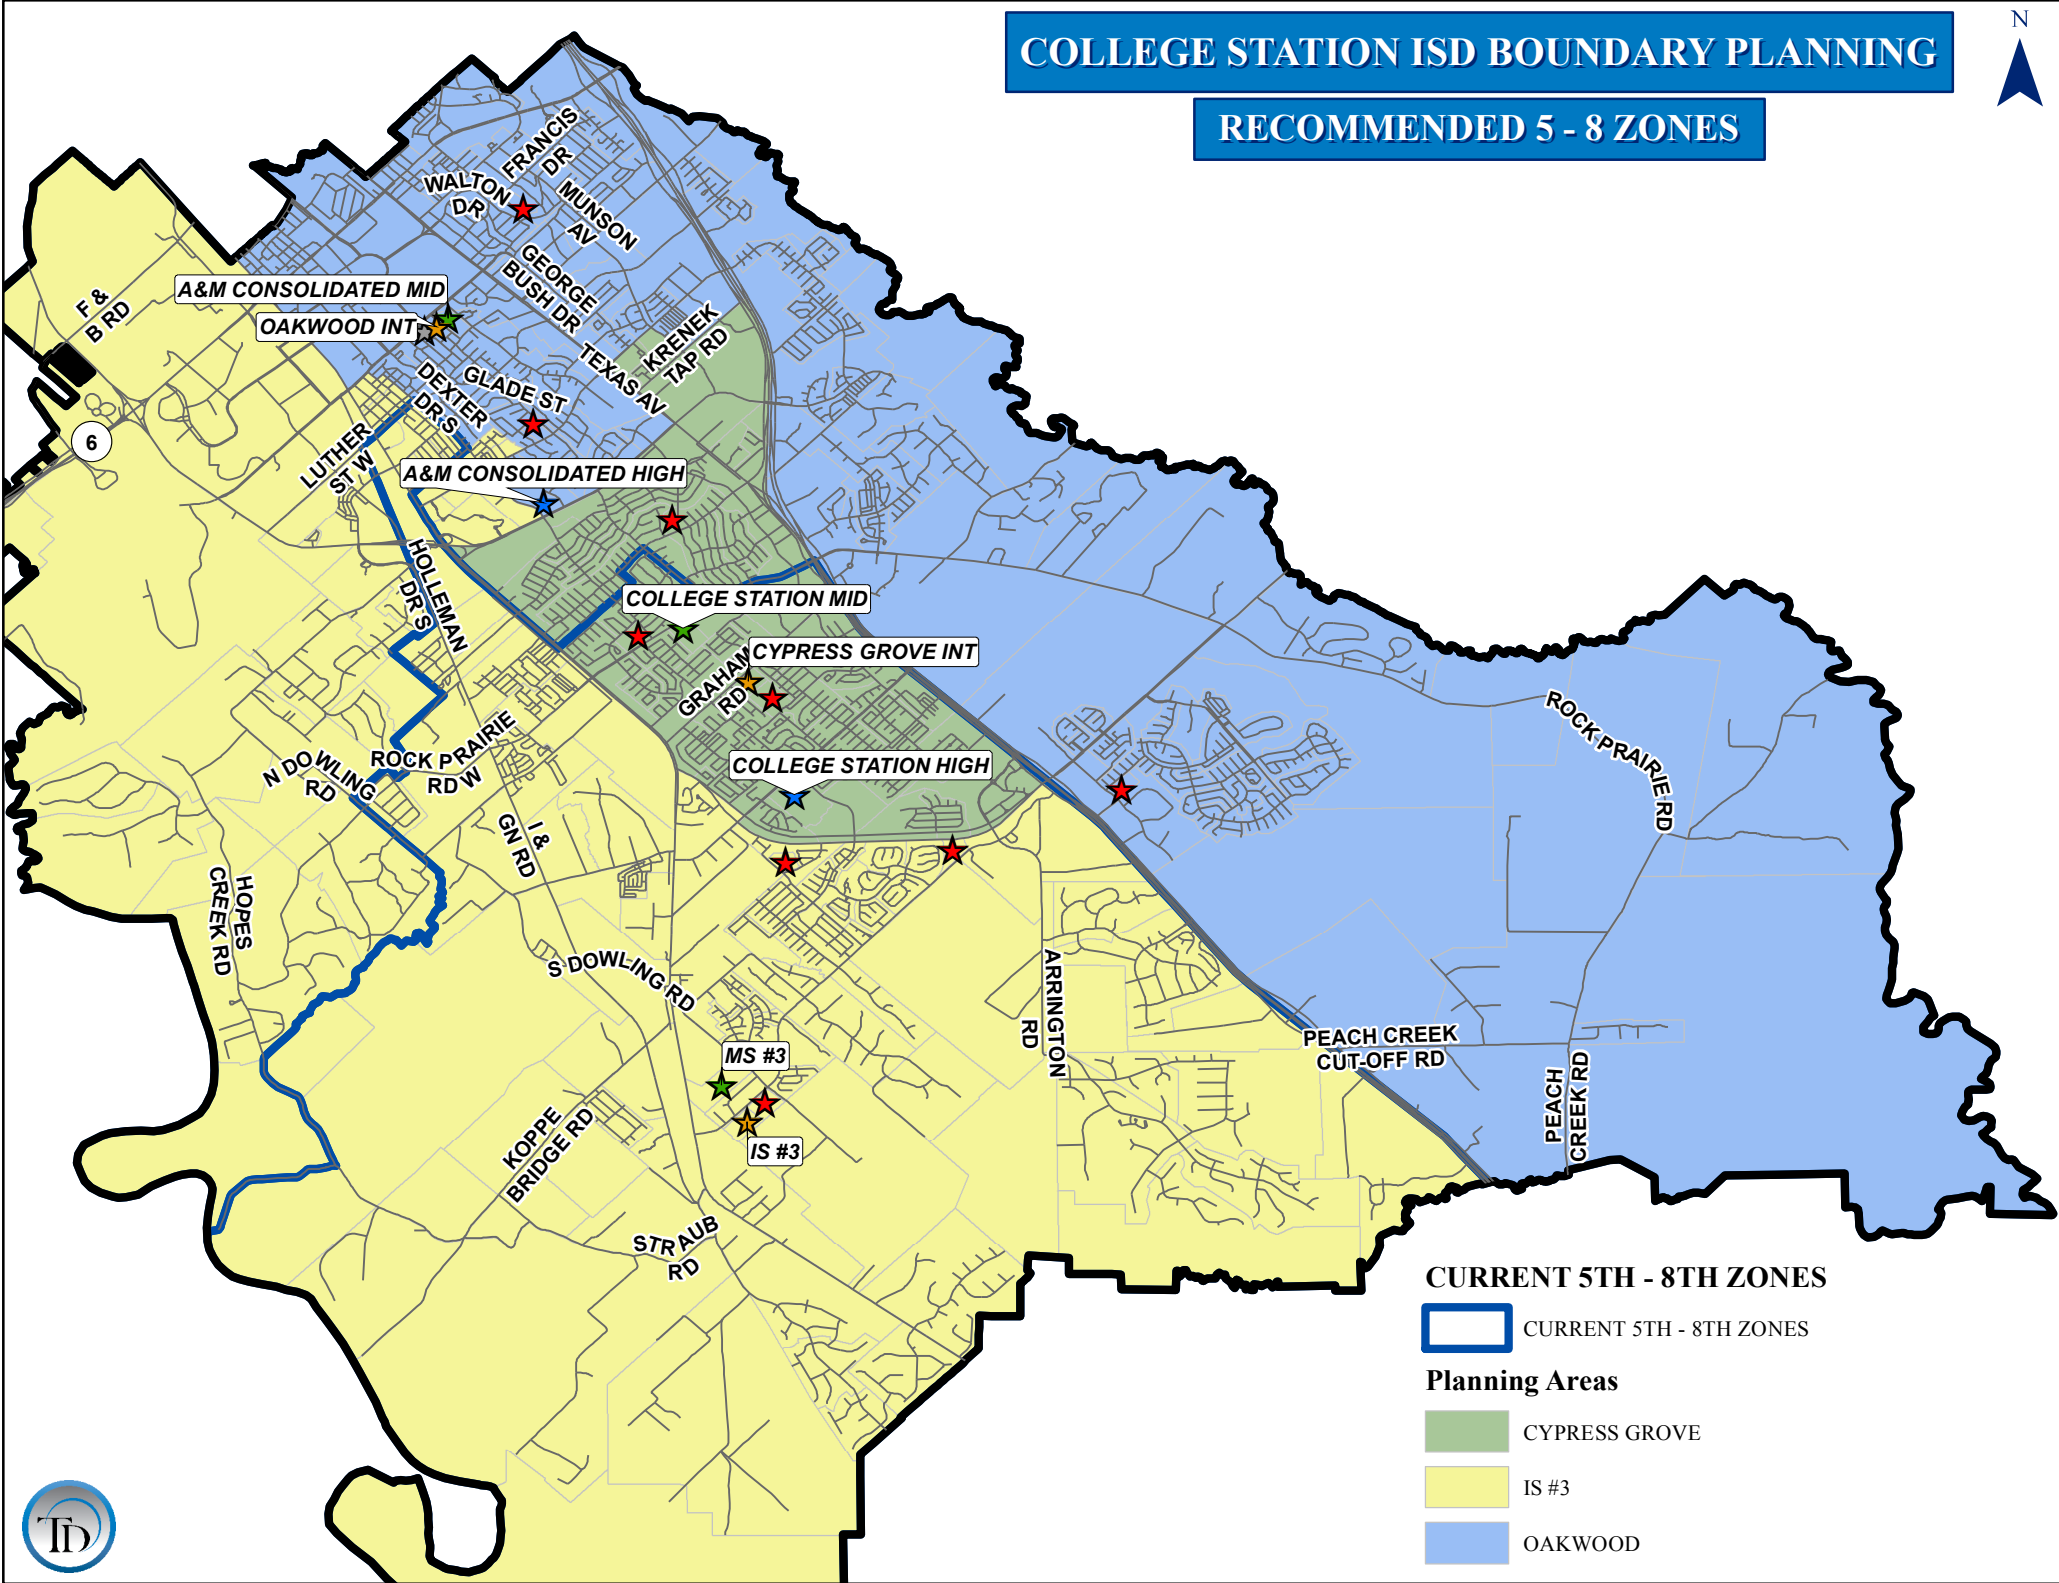

COLLEGE STATION ISD BOUNDARY PLANNING

RECOMMENDED 5 - 8 ZONES

CURRENT 5TH - 8TH ZONES

 CURRENT 5TH - 8TH ZONES

Planning Areas

-  CYPRESS GROVE
-  IS #3
-  OAKWOOD