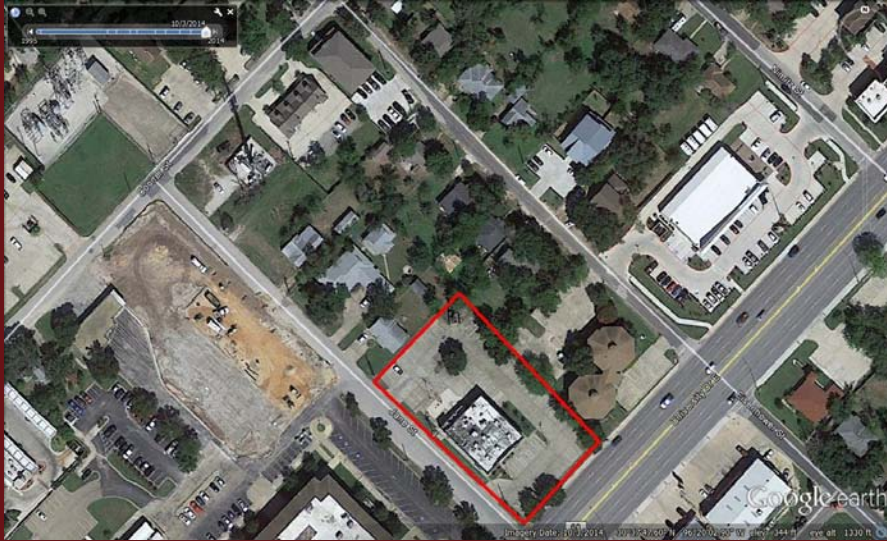

201 University Drive Rezoning

201 University Drive Rezoning

Across University Drive

University Drive looking down Jane Street

201 University Drive Rezoning

Jane Street looking towards University Drive

201 University Drive Rezoning

Eisenhower Street looking
towards Cooner Street

Eisenhower Street looking
towards University Drive

Embassy Suites

Embassy Suites

Embassy Suites

Embassy Suites

Meritorious Modifications

- Front setback
- Non-residential Architectural Standards for the garage
 - Façade articulation
 - Roofline articulation
 - Building material
- Cross access

Embassy Suites

201 University

409 Jane Street

405 Jane Street

403 Jane Street

401 Jane Street

Cell Tower

204 Cooner Street

208 Cooner Street

400 Eisenhower Street

402 Eisenhower Street

406 Eisenhower Street

408 Eisenhower Street