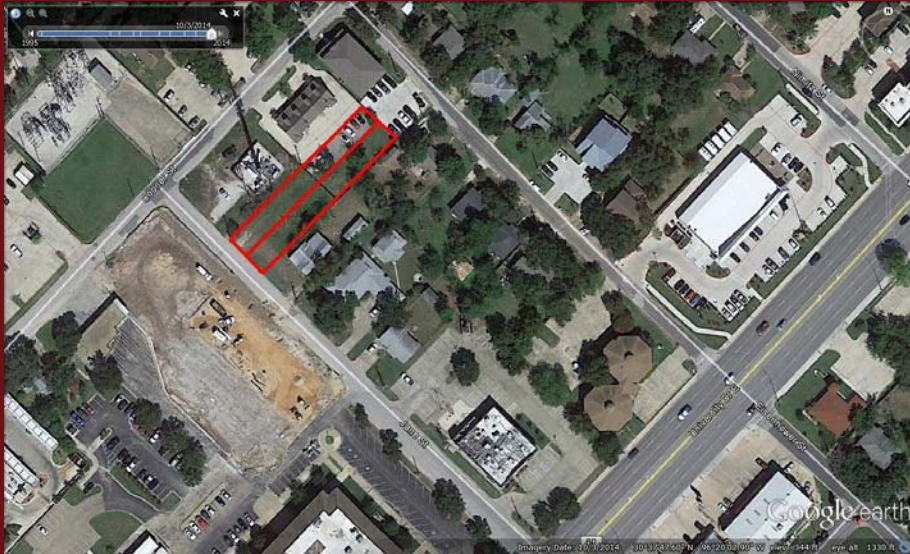

201 University Drive Rezoning

201 University Drive Rezoning

Across University Drive

University Drive looking down Jane Street

201 University Drive Rezoning

Jane Street looking towards University Drive

201 University Drive Rezoning

Eisenhower Street looking
towards Cooner Street

Eisenhower Street looking
towards University Drive

Embassy Suites

Embassy Suites

Embassy Suites

Embassy Suites

Meritorious Modifications

- Front setback
- Non-residential Architectural Standards for the garage
 - Façade articulation
 - Roofline articulation
 - Building material
- Cross access

Embassy Suites

201 University

409 Jane Street

405 Jane Street

403 Jane Street

401 Jane Street

Cell Tower

204 Cooner Street

208 Cooner Street

400 Eisenhower Street

402 Eisenhower Street

406 Eisenhower Street

408 Eisenhower Street