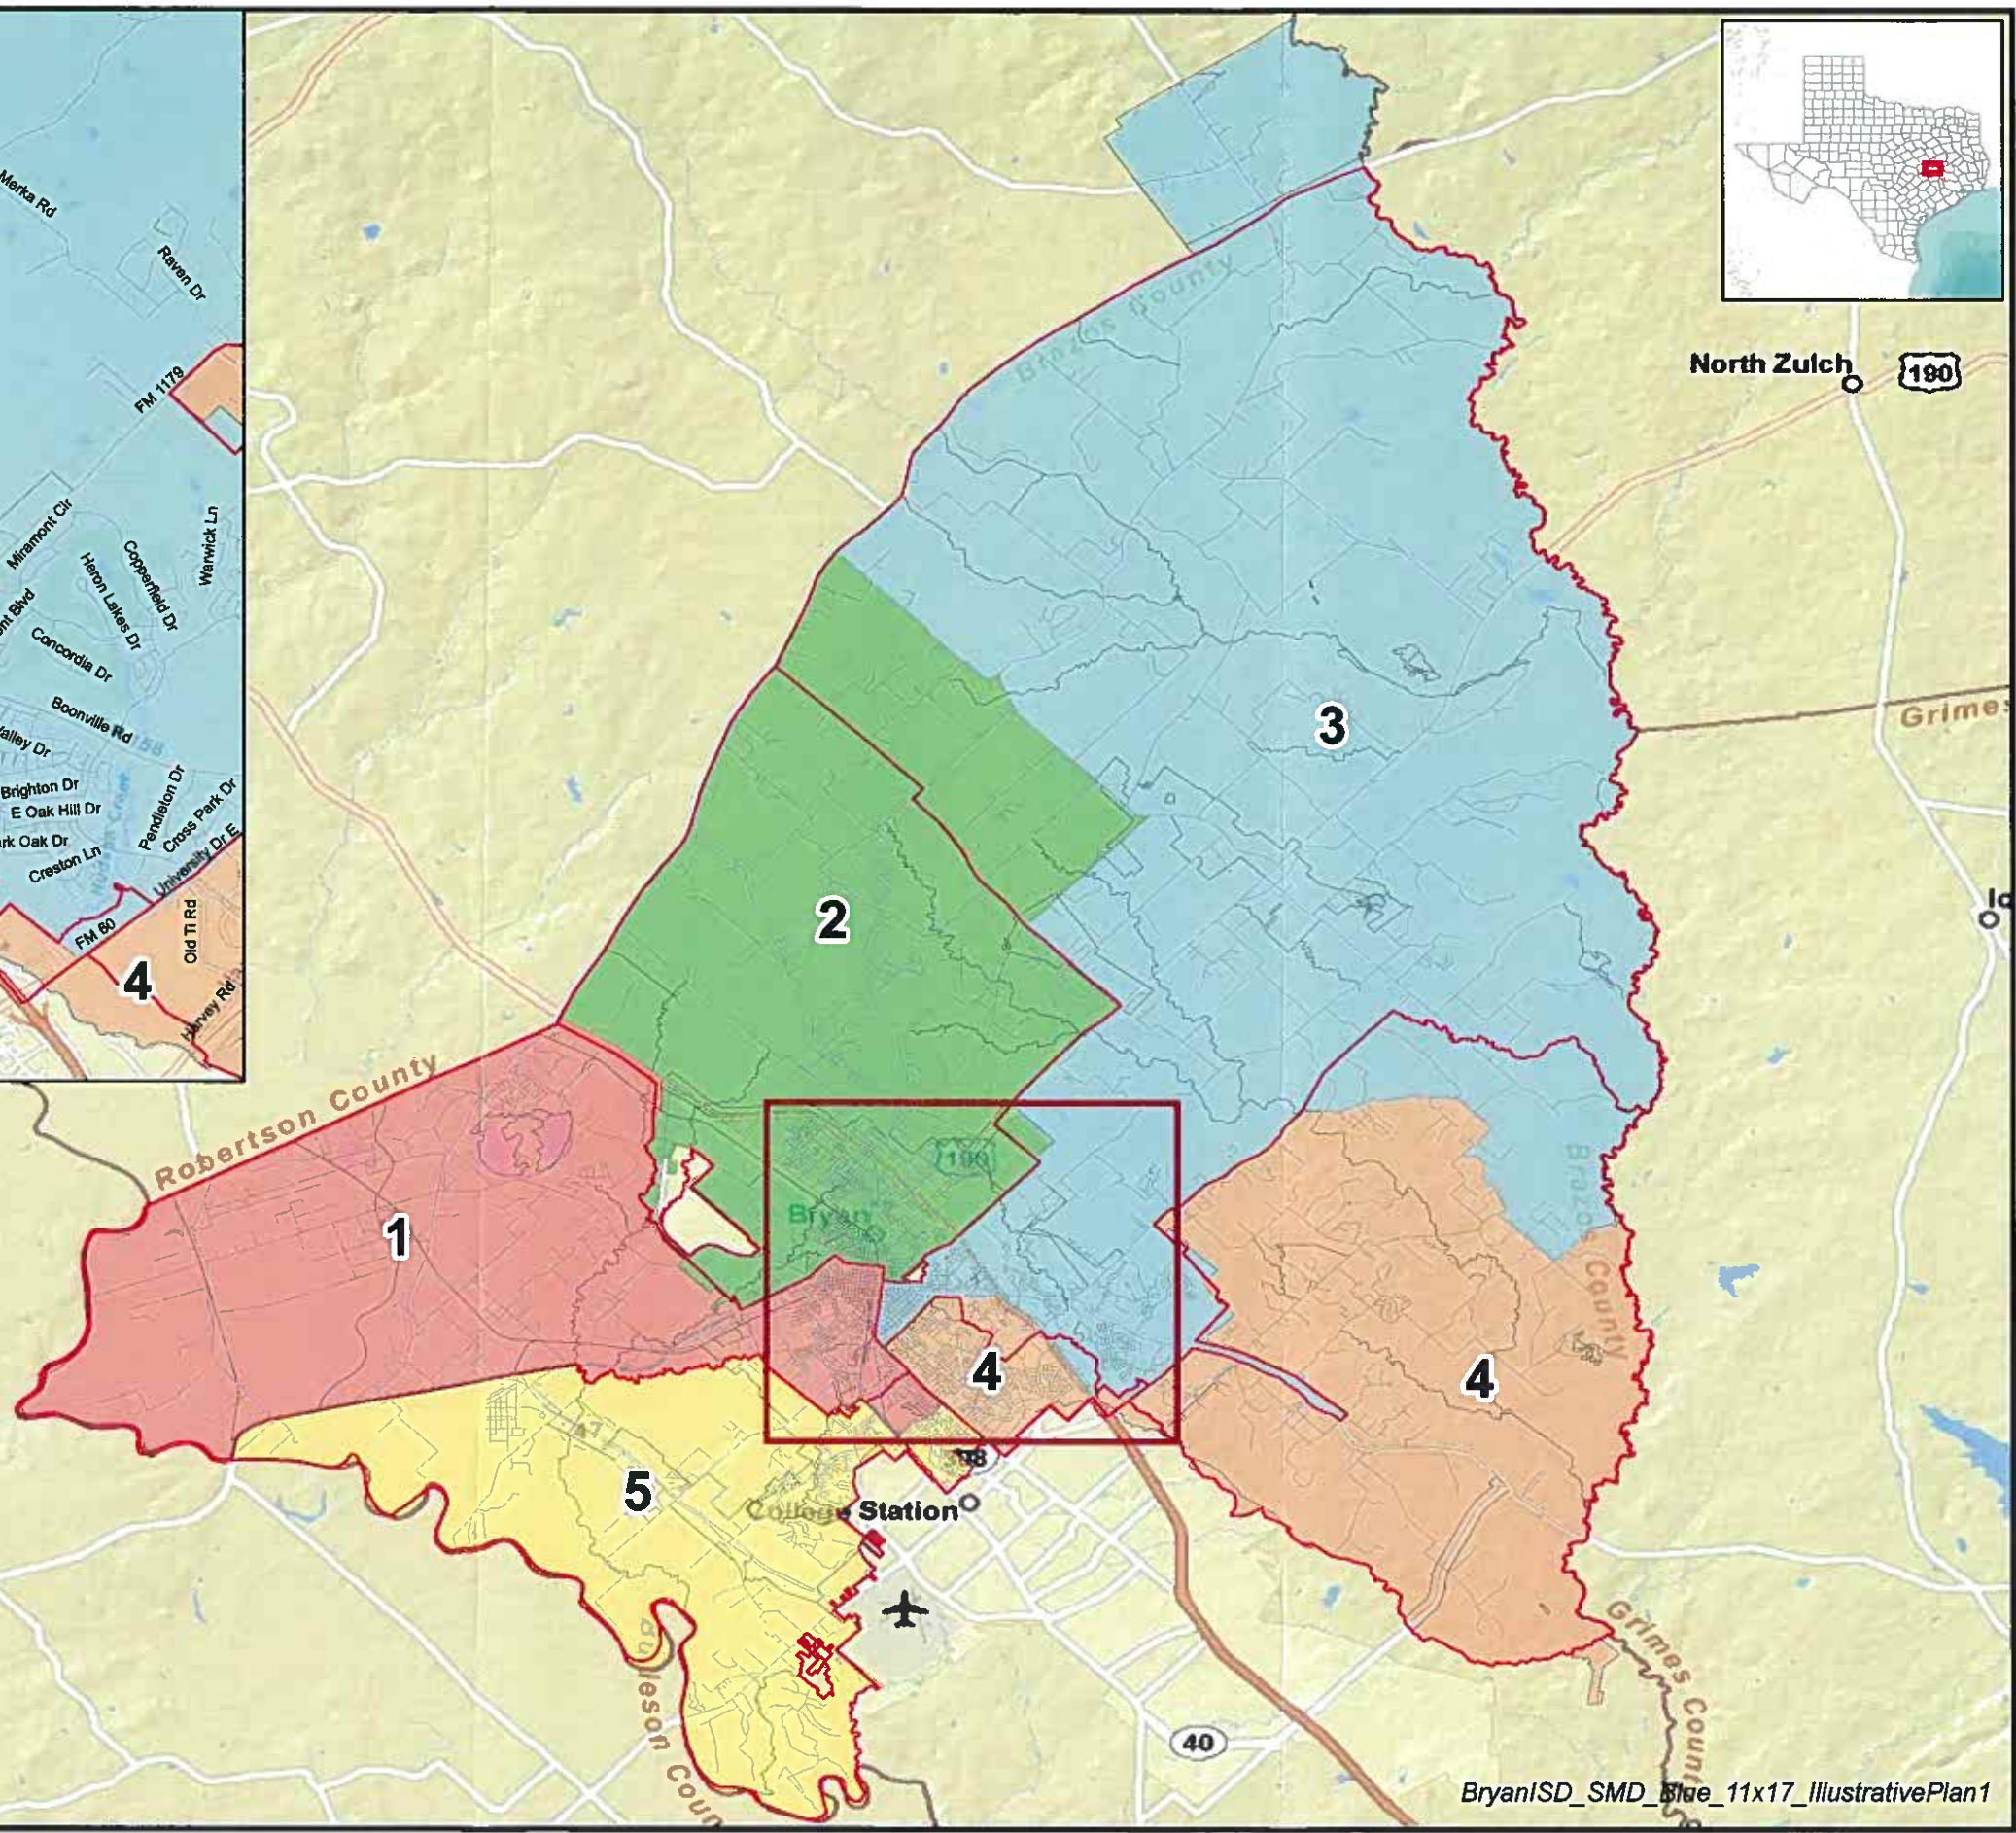

Background Image: ESRI World Street Map

2010 Census blocks containing prisons have been removed

Legend

- Bryan ISD Current Districts
- 2010 Census Blocks

Illustrative Plan 1

-
-
-
-
-

Navigation icons: Home, Previous, Next, Refresh, Close

0 0.5 1 2 Miles
 Coordinate System: GCS North American 1983;
 Datum: North American 1983; Created: 5/6/2011

Bryan ISD Illustrative Plan 1